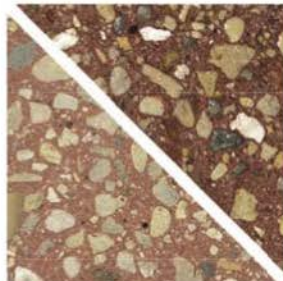

Concrete Pole Colors

Sky Gray (SG) Standard

Salt & Pepper (SP)

Charcoal Black (CB)

Midnight Sky Black (MS)

Eclipse Black (EB)

Red Granite (RG)

Antique Red (AR)

Rustic Red (RR)

Sedona Red (SR)

Terra Cotta (TC)

Kelly Green (KG)

Bronze (BZ)

Please note that color samples may vary slightly.

Lower left samples represent an etched texture with waterseal;
upper right samples represent an etched texture with acrylic sealer.