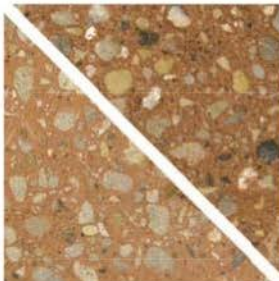

Concrete Pole Colors

Sky Gray (SG) Standard

Salt & Pepper (SP)

Charcoal Black (CB)

Midnight Sky Black (MS)

Eclipse Black (EB)

Red Granite (RG)

Antique Red (AR)

Rustic Red (RR)

Sedona Red (SR)

Terra Cotta (TC)

Kelly Green (KG)

Bronze (BZ)

Please note that color samples may vary slightly.

Lower left samples represent an etched texture with waterseal;
upper right samples represent an etched texture with acrylic sealer.