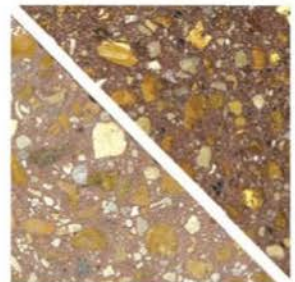

Concrete Pole Colors

Sky Gray (SG) Standard

Salt & Pepper (SP)

Charcoal Black (CB)

Midnight Sky Black (MS)

Eclipse Black (EB)

Red Granite (RG)

Antique Red (AR)

Rustic Red (RR)

Sedona Red (SR)

Terra Cotta (TC)

Kelly Green (KG)

Bronze (BZ)

Please note that color samples may vary slightly.

Lower left samples represent an etched texture with waterseal;
upper right samples represent an etched texture with acrylic sealer.