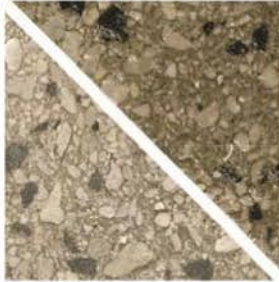

Concrete Pole Colors

Sky Gray (SG) Standard

Salt & Pepper (SP)

Charcoal Black (CB)

Midnight Sky Black (MS)

Eclipse Black (EB)

Red Granite (RG)

Antique Red (AR)

Rustic Red (RR)

Sedona Red (SR)

Terra Cotta (TC)

Kelly Green (KG)

Bronze (BZ)

Please note that color samples may vary slightly.

Lower left samples represent an etched texture with waterseal;
upper right samples represent an etched texture with acrylic sealer.