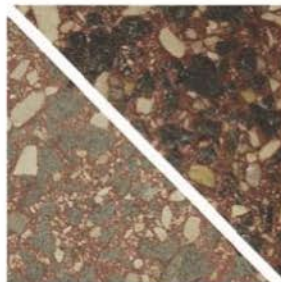

Concrete Pole Colors

Sky Gray (SG) Standard

Salt & Pepper (SP)

Charcoal Black (CB)

Midnight Sky Black (MS)

Eclipse Black (EB)

Red Granite (RG)

Antique Red (AR)

Rustic Red (RR)

Sedona Red (SR)

Terra Cotta (TC)

Kelly Green (KG)

Bronze (BZ)

Please note that color samples may vary slightly.

Lower left samples represent an etched texture with waterseal;
upper right samples represent an etched texture with acrylic sealer.