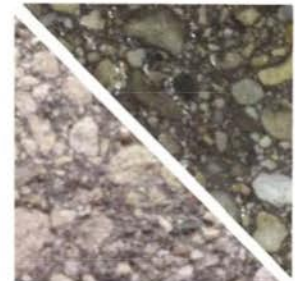

Concrete Pole Colors

Sky Gray (SG) Standard

Salt & Pepper (SP)

Charcoal Black (CB)

Midnight Sky Black (MS)

Eclipse Black (EB)

Red Granite (RG)

Antique Red (AR)

Rustic Red (RR)

Sedona Red (SR)

Terra Cotta (TC)

Kelly Green (KG)

Bronze (BZ)

Please note that color samples may vary slightly.

Lower left samples represent an etched texture with waterseal;
upper right samples represent an etched texture with acrylic sealer.