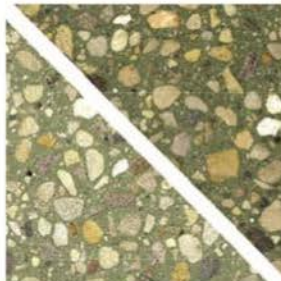

Concrete Pole Colors

Sky Gray (SG) Standard

Salt & Pepper (SP)

Charcoal Black (CB)

Midnight Sky Black (MS)

Eclipse Black (EB)

Red Granite (RG)

Antique Red (AR)

Rustic Red (RR)

Sedona Red (SR)

Terra Cotta (TC)

Kelly Green (KG)

Bronze (BZ)

Please note that color samples may vary slightly.

Lower left samples represent an etched texture with waterseal;
upper right samples represent an etched texture with acrylic sealer.