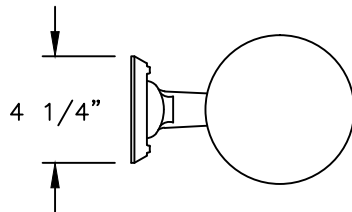

STERNBERG
SINCE 1923

G6/16

3/16"=1'	DRAWN	LMG
	DRAWN DATE	MAR 22 2011
		DRAWING NUMBER