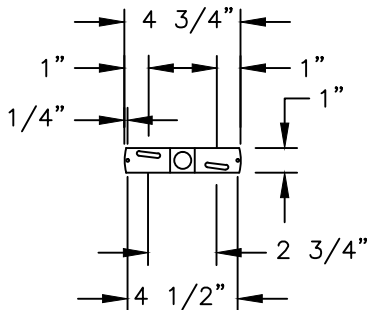

MOUNTING STRAP

STERNBERG
SINCE 1923

G6/HCH

3/16"=1'

DRAWN LMG
DRAWN DATE MAR 22 2011
DRAWING NUMBER