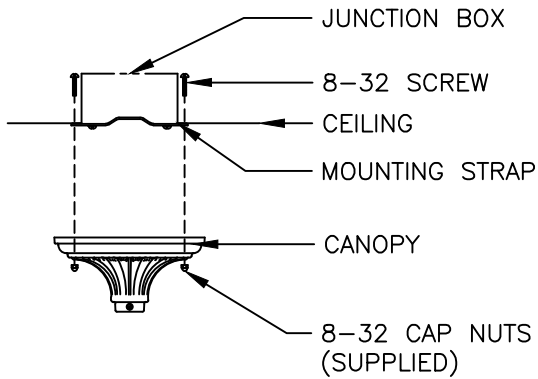

# G6 / 16 GLOBE

ALL ELECTRICAL COMPONENTS ARE U.L. OR E.T.L. LISTED IN USA AND CANADA.

FIXTURE WILL BE PREWIRED AND TESTED. MOUNTING HARDWARE IS SUPPLIED.

GEM BAR

**STERNBERG**  
SINCE 1923

G6/16

3/16"=1'	DRAWN	LMG
	DRAWN DATE	MAR 22 2011
		DRAWING NUMBER

# G6 / HCH GLOBE

ALL ELECTRICAL COMPONENTS  
ARE U.L. OR E.T.L. LISTED IN  
USA AND CANADA.

FIXTURE WILL BE PREWIRED  
AND TESTED. MOUNTING  
HARDWARE IS SUPPLIED.

CANOPY SECURED WITH  
(2) 8-32 CAPNUTS

GLOBE SECURED WITH  
3 SET SCREWS