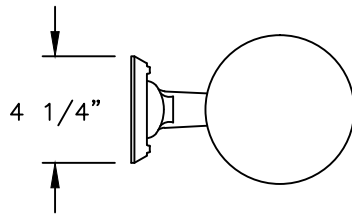

G6/LF

3/16"=1'	DRAWN	LMG
	DRAWN DATE	MAR 22 2011
		DRAWING NUMBER