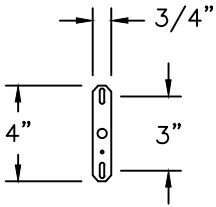

G6 / LF GLOBE

ALL ELECTRICAL COMPONENTS ARE U.L. OR E.T.L. LISTED IN USA AND CANADA.

FIXTURE WILL BE PREWIRED AND TESTED. MOUNTING HARDWARE IS SUPPLIED.

GEM BAR