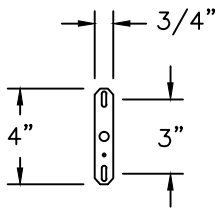

G6 / 16 GLOBE

ALL ELECTRICAL COMPONENTS ARE U.L. OR E.T.L. LISTED IN USA AND CANADA.

FIXTURE WILL BE PREWIRED AND TESTED. MOUNTING HARDWARE IS SUPPLIED.

GEM BAR