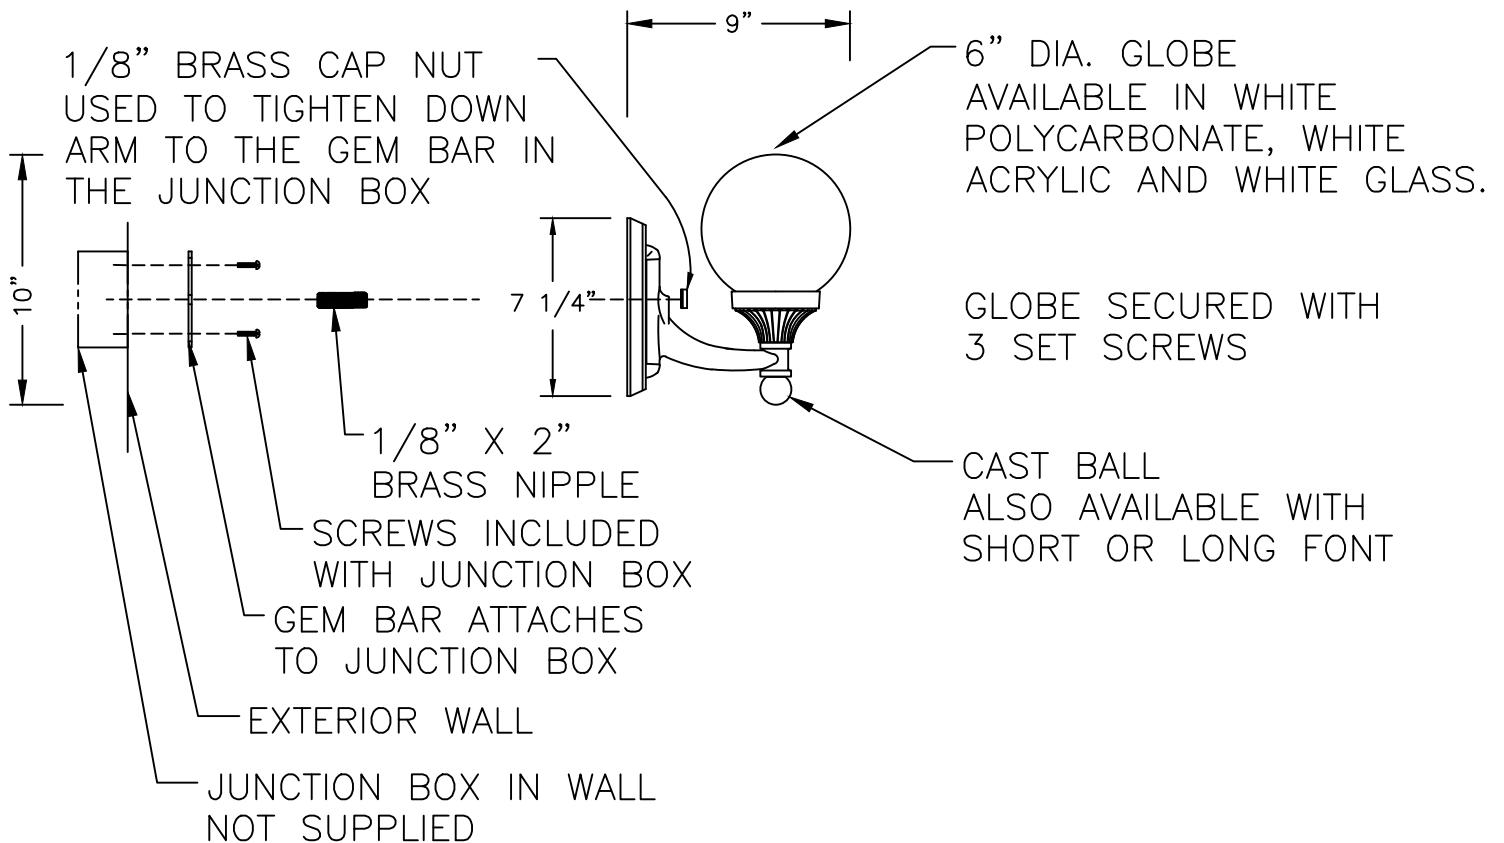

G6 / 16 GLOBE

ALL ELECTRICAL COMPONENTS ARE U.L. OR E.T.L. LISTED IN USA AND CANADA.

FIXTURE WILL BE PREWIRED AND TESTED. MOUNTING HARDWARE IS SUPPLIED.

STERNBERG
SINCE 1923

G6/16

3/16"=1'	DRAWN	LMG
	DRAWN DATE	MAR 22 2011
		DRAWING NUMBER