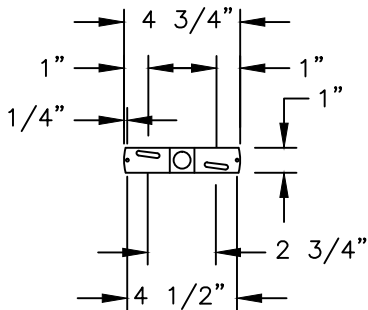

# G6 / HSH GLOBE

ALL ELECTRICAL COMPONENTS  
ARE U.L. OR E.T.L. LISTED IN  
USA AND CANADA.

FIXTURE WILL BE PREWIRED  
AND TESTED. MOUNTING  
HARDWARE IS SUPPLIED.

CANOPY SECURED WITH  
(2) 8-32 CAPNUTS

6" ROUND CANOPY

HEAVY DUTY SWIVEL

7/8" DIA. STEM  
(LENGTH TO BE SPECIFIED)

GLOBE SECURED WITH  
3 SET SCREWS

6" GLOBE AVAILABLE  
IN WHITE GLASS,  
WHITE ACRYLIC AND  
WHITE POLYCARBONATE

MOUNTING STRAP

**STERNBERG**  
SINCE 1923