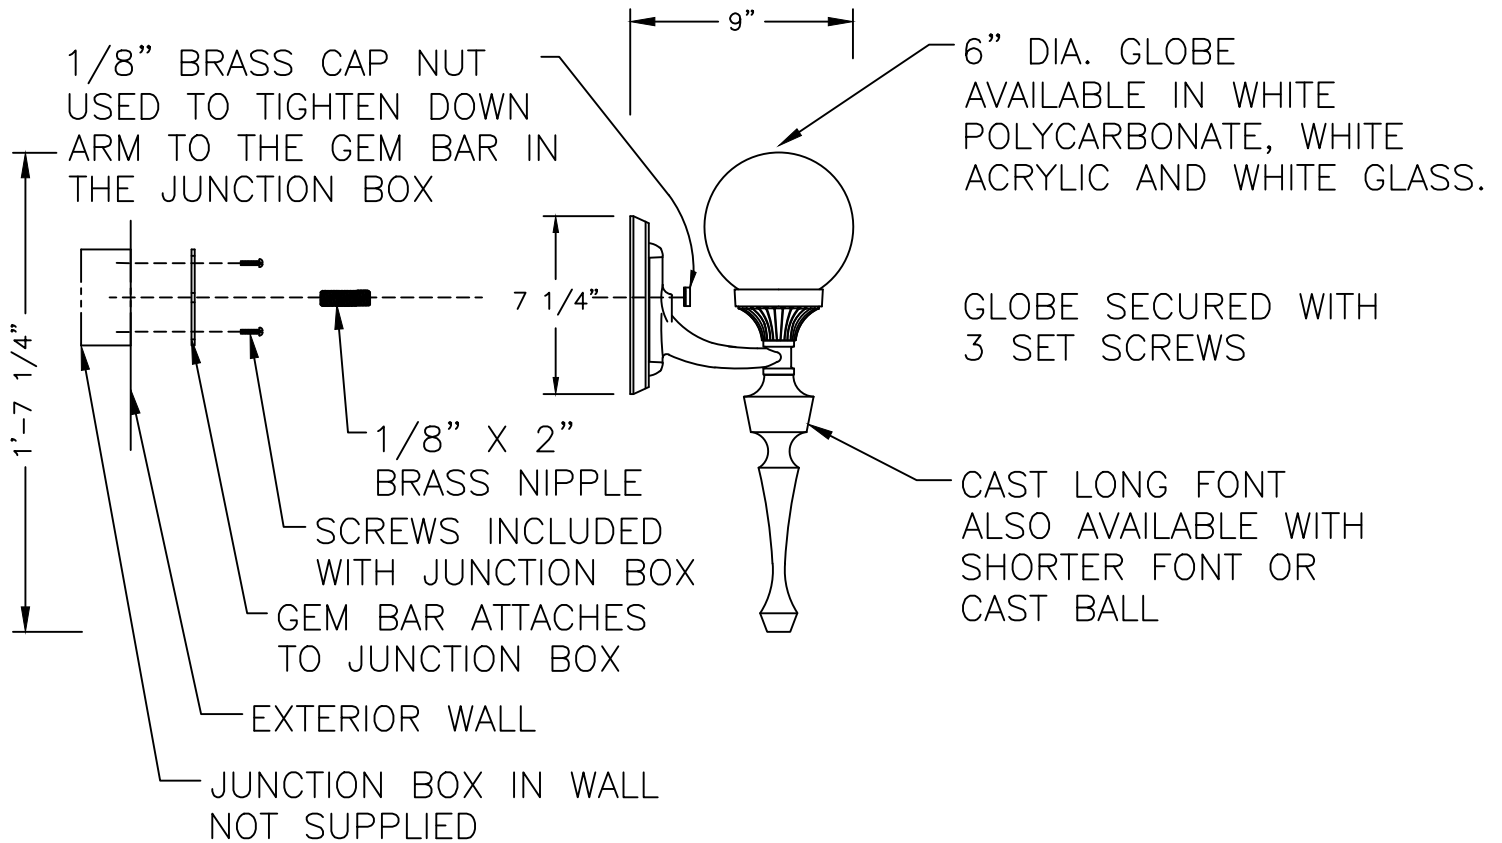

G6 / LF GLOBE

ALL ELECTRICAL COMPONENTS ARE U.L. OR E.T.L. LISTED IN USA AND CANADA.

FIXTURE WILL BE PREWIRED AND TESTED. MOUNTING HARDWARE IS SUPPLIED.

G6/LF

3/16"=1'	DRAWN	LMG
	DRAWN DATE	MAR 22 2011
		DRAWING NUMBER