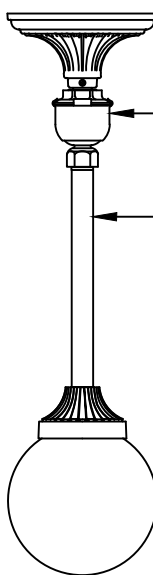

G6 / HSH GLOBE

ALL ELECTRICAL COMPONENTS
ARE U.L. OR E.T.L. LISTED IN
USA AND CANADA.

FIXTURE WILL BE PREWIRED
AND TESTED. MOUNTING
HARDWARE IS SUPPLIED.

CANOPY SECURED WITH
(2) 8-32 CAPNUTS

6" ROUND CANOPY

HEAVY DUTY SWIVEL

7/8" DIA. STEM
(LENGTH TO BE SPECIFIED)

GLOBE SECURED WITH
3 SET SCREWS

6" GLOBE AVAILABLE
IN WHITE GLASS,
WHITE ACRYLIC AND
WHITE POLYCARBONATE