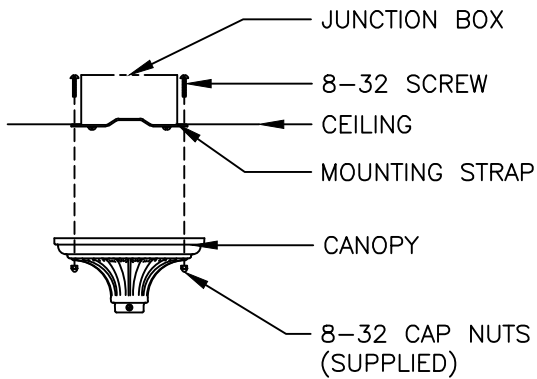

# G6 / HCH GLOBE

ALL ELECTRICAL COMPONENTS  
ARE U.L. OR E.T.L. LISTED IN  
USA AND CANADA.

FIXTURE WILL BE PREWIRED  
AND TESTED. MOUNTING  
HARDWARE IS SUPPLIED.

CANOPY SECURED WITH  
(2) 8-32 CAPNUTS

GLOBE SECURED WITH  
3 SET SCREWS

6" GLOBE AVAILABLE  
IN WHITE GLASS,  
WHITE ACRYLIC AND  
WHITE POLYCARBONATE

MOUNTING STRAP

**STERNBERG**  
SINCE 1923

G6/HCH

3/16"=1'

DRAWN LMG  
DRAWN DATE MAR 22 2011  
DRAWING NUMBER

# G6 / HSH GLOBE

ALL ELECTRICAL COMPONENTS  
ARE U.L. OR E.T.L. LISTED IN  
USA AND CANADA.

FIXTURE WILL BE PREWIRED  
AND TESTED. MOUNTING  
HARDWARE IS SUPPLIED.

CANOPY SECURED WITH  
(2) 8-32 CAPNUTS

6" ROUND CANOPY