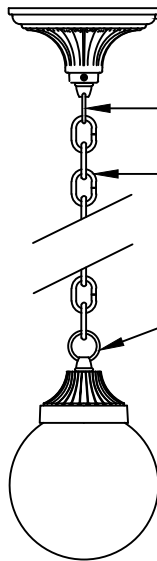

G6 / HCH GLOBE

ALL ELECTRICAL COMPONENTS
ARE U.L. OR E.T.L. LISTED IN
USA AND CANADA.

FIXTURE WILL BE PREWIRED
AND TESTED. MOUNTING
HARDWARE IS SUPPLIED.

CANOPY SECURED WITH
(2) 8-32 CAPNUTS

GLOBE SECURED WITH
3 SET SCREWS

6" GLOBE AVAILABLE
IN WHITE GLASS,
WHITE ACRYLIC AND
WHITE POLYCARBONATE