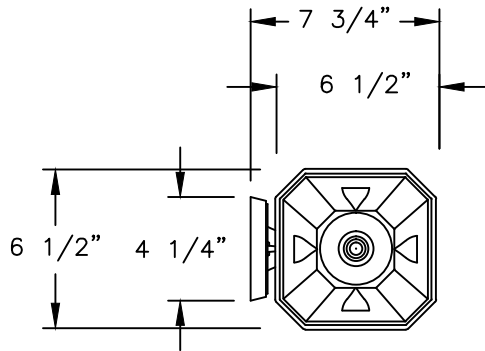

# 88 CLASSIC RESIDENTIAL SERIES

ALL ELECTRICAL COMPONENTS ARE U.L. OR E.T.L. LISTED IN USA AND CANADA.

FIXTURE WILL BE PREWIRED AND TESTED. MOUNTING HARDWARE IS SUPPLIED.

GEM BAR

88

3/16"=1'	DRAWN	LMG
	DRAWN DATE	OCT 13 2011
		DRAWING NUMBER