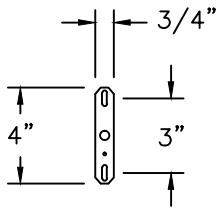

88LF CLASSIC RESIDENTIAL SERIES

ALL ELECTRICAL COMPONENTS ARE U.L. OR E.T.L. LISTED IN USA AND CANADA.

FIXTURE WILL BE PREWIRED AND TESTED. MOUNTING HARDWARE IS SUPPLIED.

GEM BAR