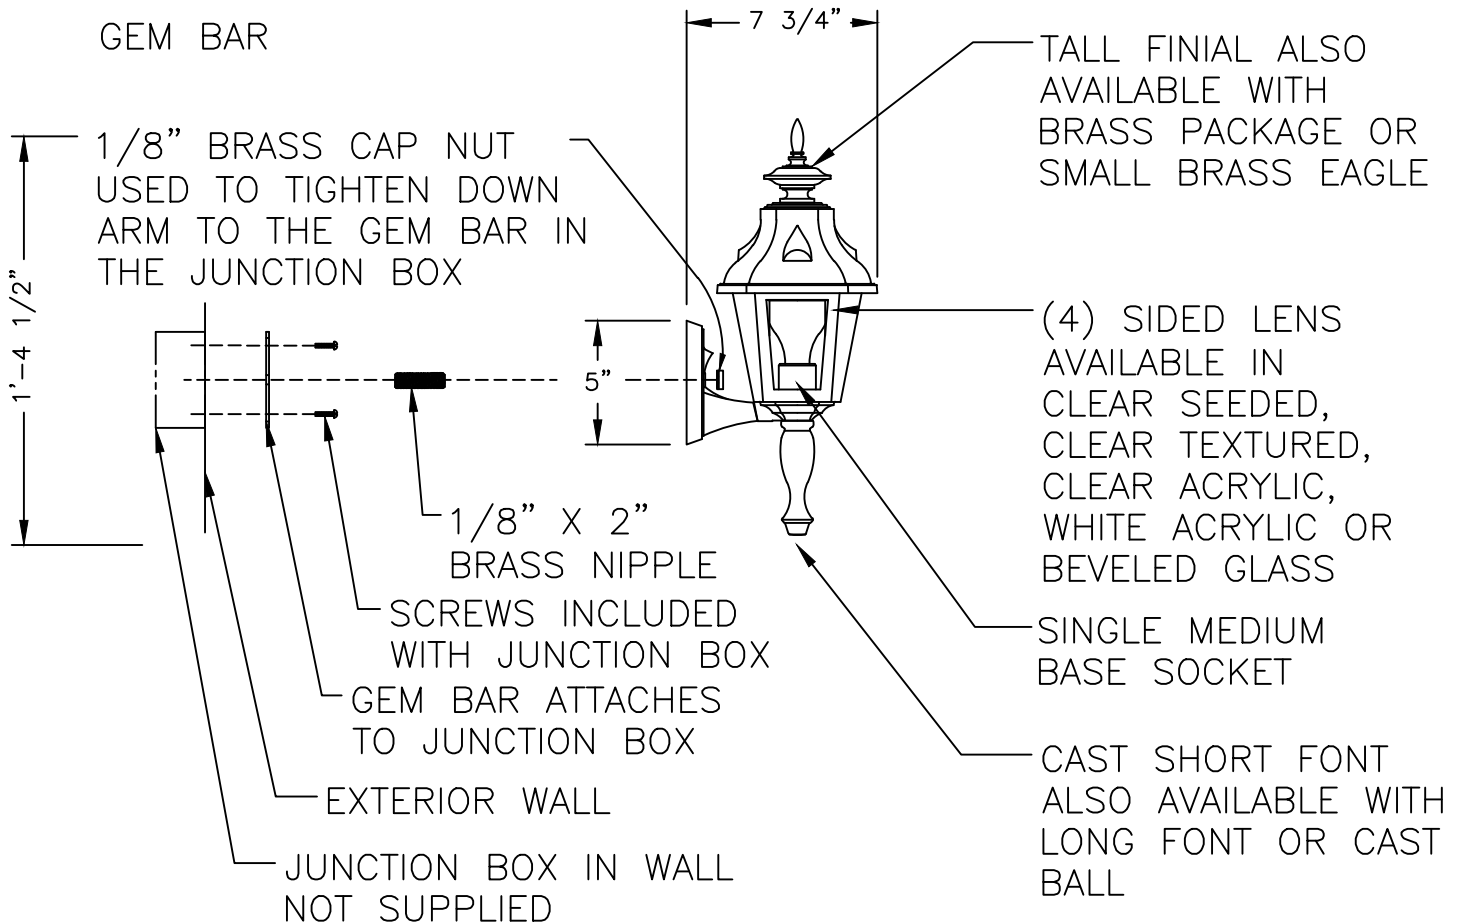

# 88 CLASSIC RESIDENTIAL SERIES

ALL ELECTRICAL COMPONENTS ARE U.L. OR E.T.L. LISTED IN USA AND CANADA.

FIXTURE WILL BE PREWIRED AND TESTED. MOUNTING HARDWARE IS SUPPLIED.

GEM BAR

88

3/16"=1'	DRAWN	LMG
	DRAWN DATE	OCT 13 2011
		DRAWING NUMBER