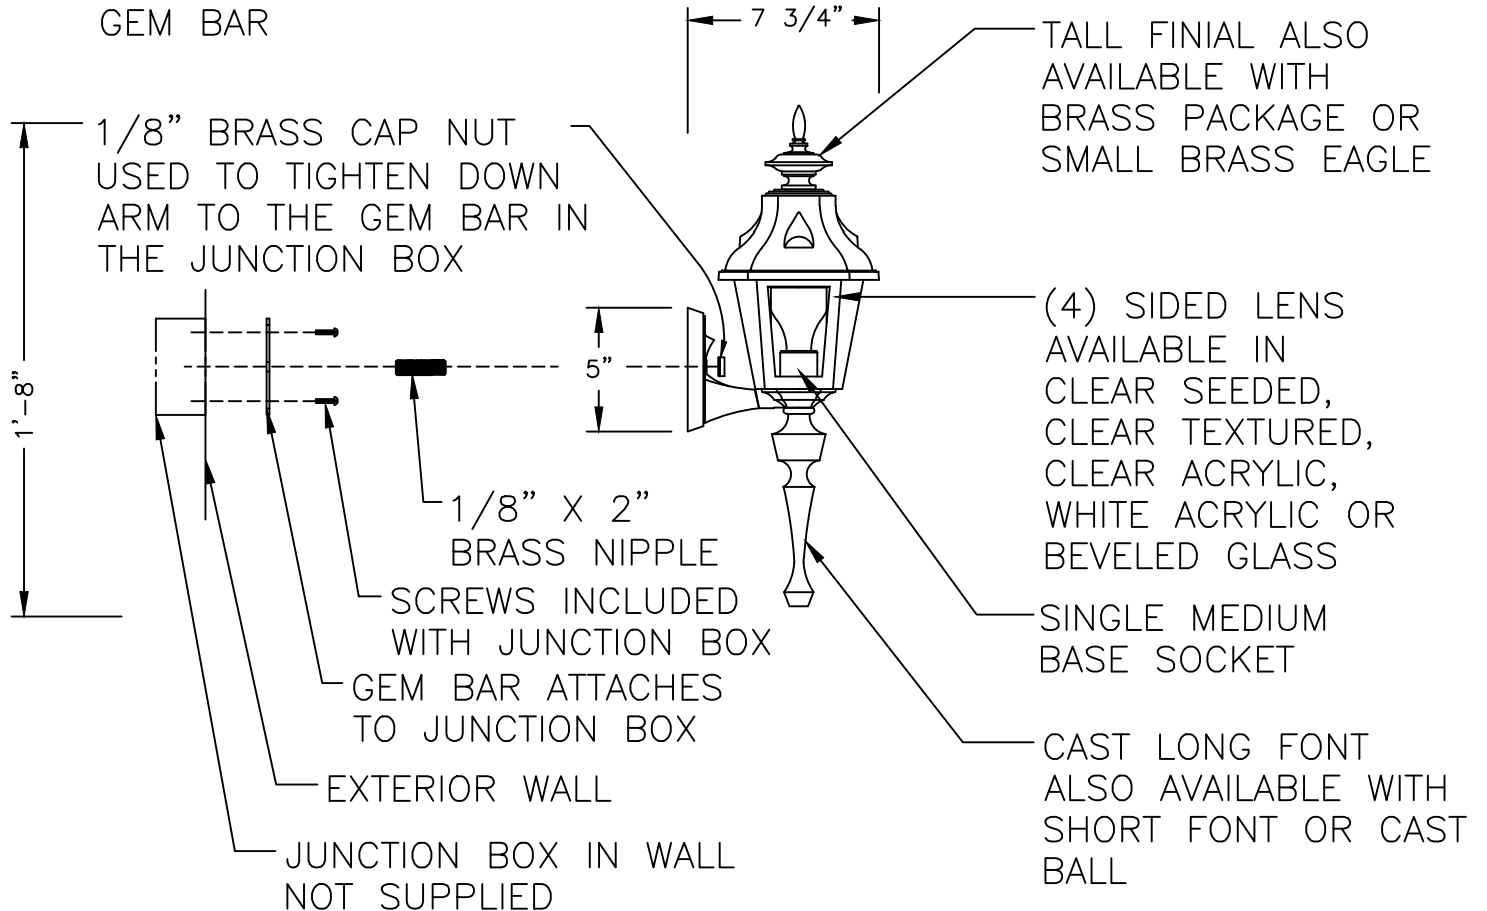

88LF CLASSIC RESIDENTIAL SERIES

ALL ELECTRICAL COMPONENTS ARE U.L. OR E.T.L. LISTED IN USA AND CANADA.

FIXTURE WILL BE PREWIRED AND TESTED. MOUNTING HARDWARE IS SUPPLIED.

88LF

3/16"=1'	DRAWN	LMG
	DRAWN DATE	OCT 13 2011
		DRAWING NUMBER