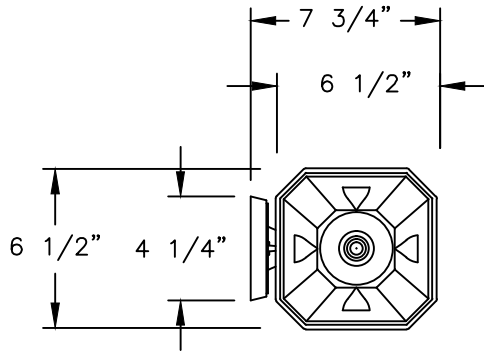

88LF CLASSIC RESIDENTIAL SERIES

ALL ELECTRICAL COMPONENTS ARE U.L. OR E.T.L. LISTED IN USA AND CANADA.

FIXTURE WILL BE PREWIRED AND TESTED. MOUNTING HARDWARE IS SUPPLIED.