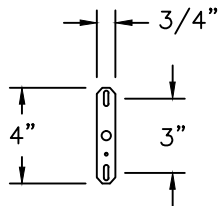

# 88 CLASSIC RESIDENTIAL SERIES

ALL ELECTRICAL COMPONENTS ARE U.L. OR E.T.L. LISTED IN USA AND CANADA.

FIXTURE WILL BE PREWIRED AND TESTED. MOUNTING HARDWARE IS SUPPLIED.

GEM BAR

88

3/16"=1'	DRAWN	LMG
	DRAWN DATE	OCT 13 2011
		DRAWING NUMBER