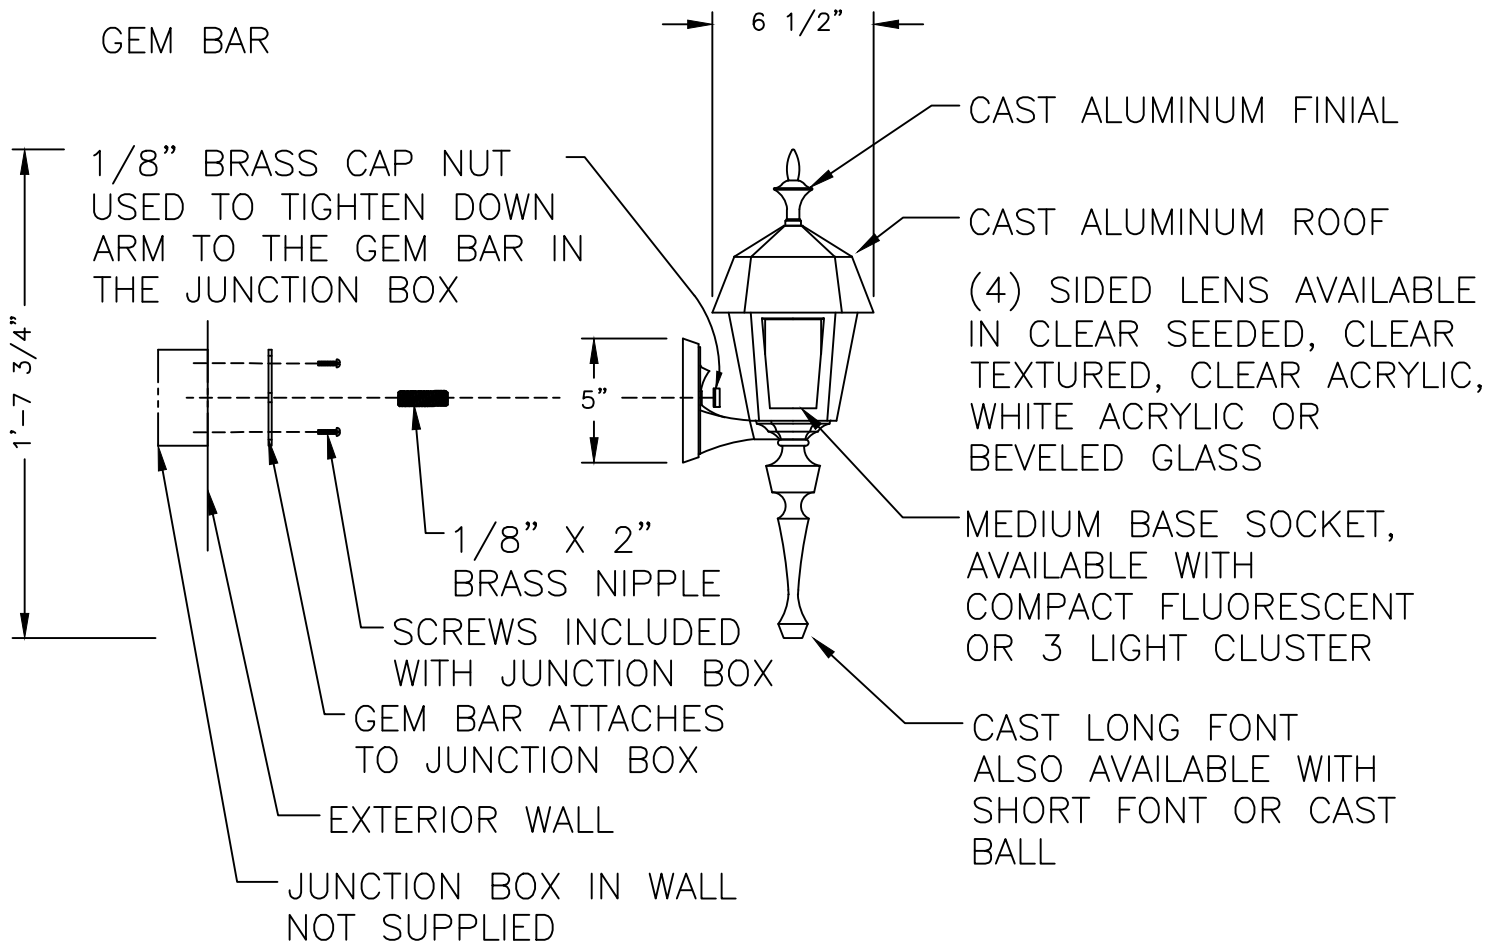

ALL ELECTRICAL COMPONENTS ARE U.L. OR E.T.L. LISTED IN USA AND CANADA.

FIXTURE WILL BE PREWIRED AND TESTED.

GEM BAR

85

3/16"=1'	DRAWN LMG
	DRAWN DATE APR 22 2011
DRAWING NUMBER	

85LF MANSARD RESIDENTIAL SERIES

ALL ELECTRICAL COMPONENTS ARE U.L. OR E.T.L. LISTED IN USA AND CANADA.

FIXTURE WILL BE PREWIRED AND TESTED.

GEM BAR

85LF

3/16"=1'	DRAWN LMG
	DRAWN DATE APR 22 2011
DRAWING NUMBER	