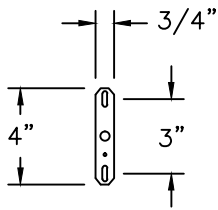

ALL ELECTRICAL COMPONENTS ARE U.L. OR E.T.L. LISTED IN USA AND CANADA.

FIXTURE WILL BE PREWIRED AND TESTED.

GEM BAR

85

3/16"=1'	DRAWN LMG
	DRAWN DATE APR 22 2011
DRAWING NUMBER	

85LF MANSARD RESIDENTIAL SERIES

ALL ELECTRICAL COMPONENTS ARE U.L. OR E.T.L. LISTED IN USA AND CANADA.

FIXTURE WILL BE PREWIRED AND TESTED.

GEM BAR

85LF

3/16"=1'	DRAWN LMG
	DRAWN DATE APR 22 2011
DRAWING NUMBER	