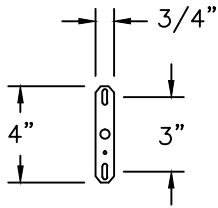

ALL ELECTRICAL COMPONENTS ARE U.L. OR E.T.L. LISTED IN USA AND CANADA.

FIXTURE WILL BE PREWIRED AND TESTED.

GEM BAR

85

3/16"=1'	DRAWN LMG
	DRAWN DATE APR 22 2011
DRAWING NUMBER	

85LF MANSARD RESIDENTIAL SERIES

ALL ELECTRICAL COMPONENTS ARE U.L. OR E.T.L. LISTED IN USA AND CANADA.

FIXTURE WILL BE PREWIRED AND TESTED.

GEM BAR

85LF

3/16"=1'	DRAWN LMG
	DRAWN DATE APR 22 2011
DRAWING NUMBER	