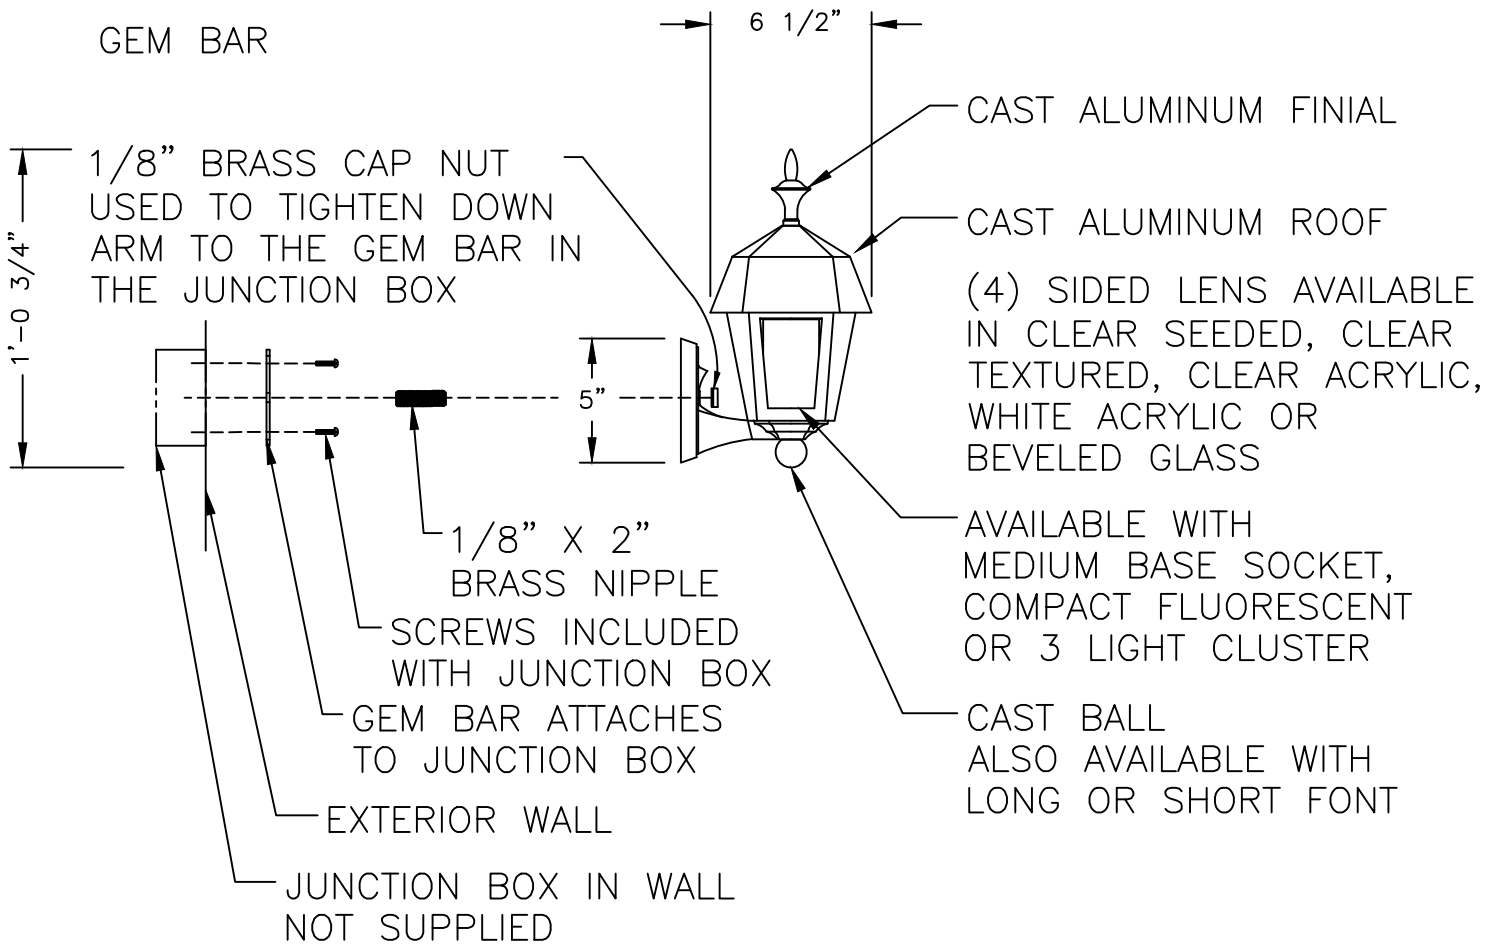

ALL ELECTRICAL COMPONENTS ARE U.L. OR E.T.L. LISTED IN USA AND CANADA.

FIXTURE WILL BE PREWIRED AND TESTED.

GEM BAR

85

3/16"=1'	DRAWN LMG
	DRAWN DATE APR 22 2011
DRAWING NUMBER	

85LF MANSARD RESIDENTIAL SERIES