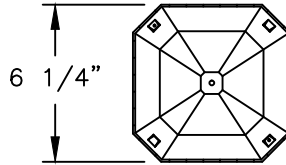

ALL ELECTRICAL COMPONENTS ARE U.L. OR E.T.L. LISTED IN USA AND CANADA.

FIXTURE WILL BE PREWIRED AND TESTED.

GEM BAR

85

3/16"=1'	DRAWN LMG
	DRAWN DATE APR 22 2011
DRAWING NUMBER	

85LF MANSARD RESIDENTIAL SERIES