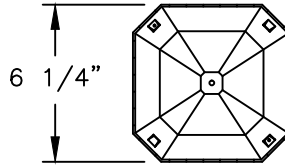

85LF MANSARD RESIDENTIAL SERIES

ALL ELECTRICAL COMPONENTS ARE U.L. OR E.T.L. LISTED IN USA AND CANADA.

FIXTURE WILL BE PREWIRED AND TESTED.

GEM BAR