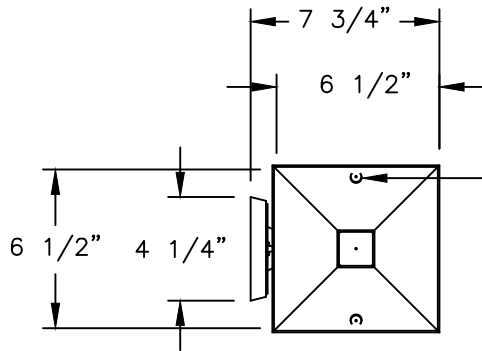

76LF NANTUCKET RESIDENTIAL SERIES

ALL ELECTRICAL COMPONENTS ARE U.L. OR E.T.L. LISTED IN USA AND CANADA.

FIXTURE WILL BE PREWIRED AND TESTED. MOUNTING HARDWARE IS SUPPLIED.