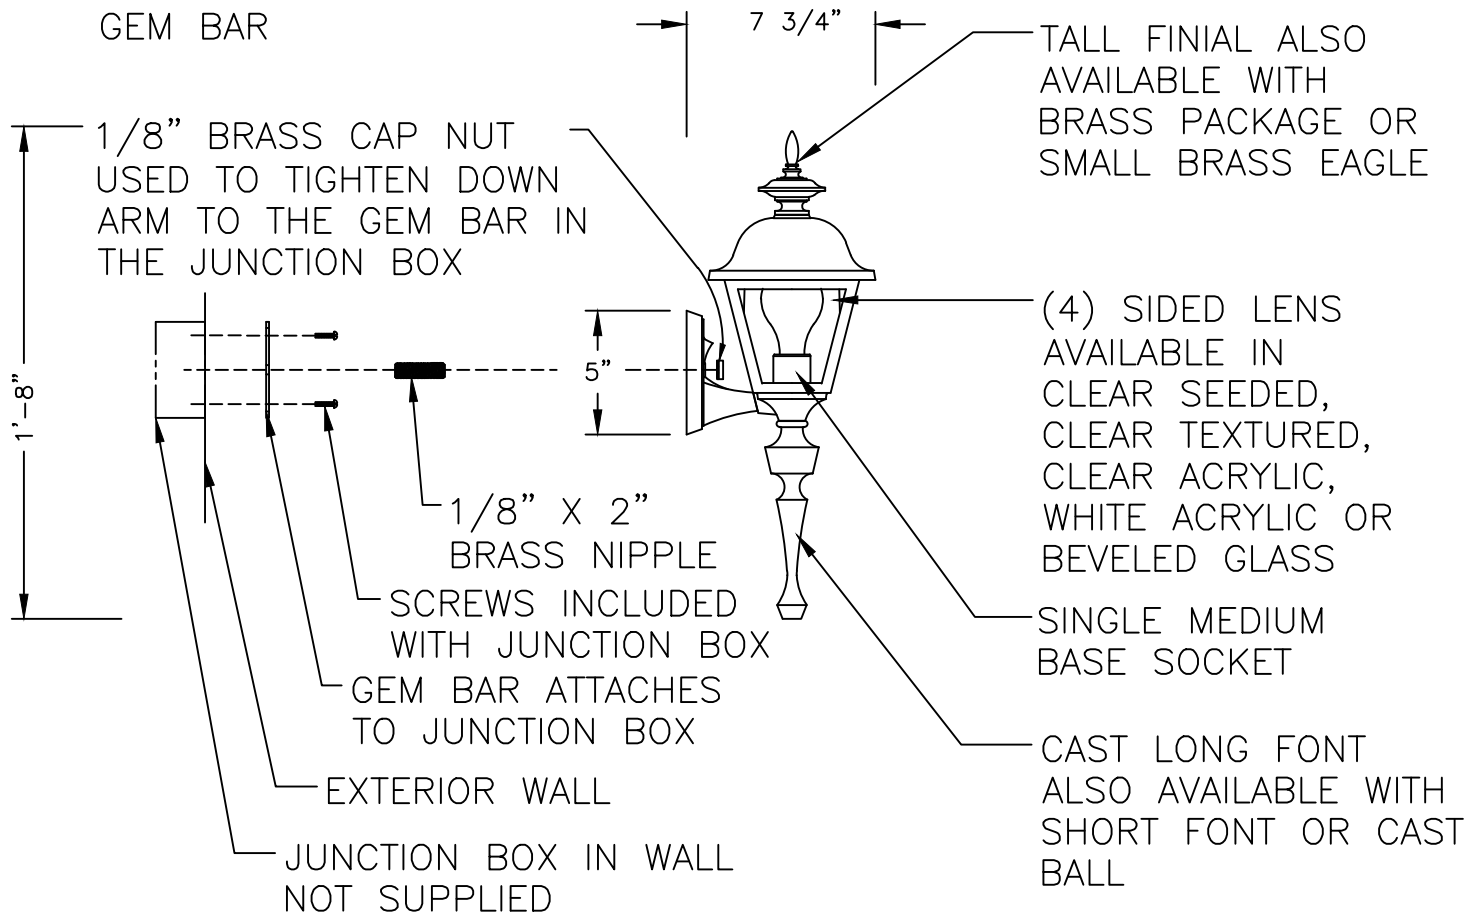

76LF NANTUCKET RESIDENTIAL SERIES

ALL ELECTRICAL COMPONENTS ARE U.L. OR E.T.L. LISTED IN USA AND CANADA.

FIXTURE WILL BE PREWIRED AND TESTED. MOUNTING HARDWARE IS SUPPLIED.

ROOF SECURED WITH (2) 10-24 X 1/2" KNURLED THUMB SCREWS

GEM BAR

76LF

3/16"=1'

DRAWN LMG
 DRAWN DATE JUN 29 2011
 DRAWING NUMBER