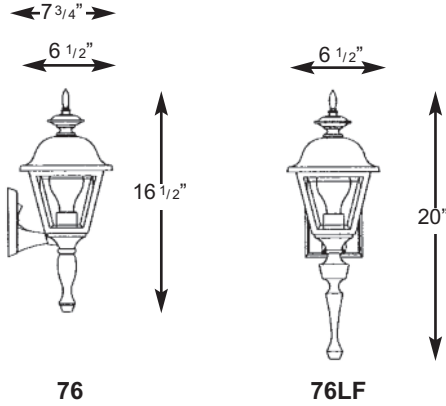

76 NANTUCKET RESIDENTIAL SERIES SPECIFICATIONS

FIXTURES SOCKET TYPE

BUILDING A PART NUMBER

WALL FIXTURES

FIXTURE / WALL BRACKET	WATTS / TYPE / VOLTS	OPTICS	OPTIONS	LENS	FINISH
76LF	INCAND	MED		CA	BK

PART NUMBER SELECTIONS