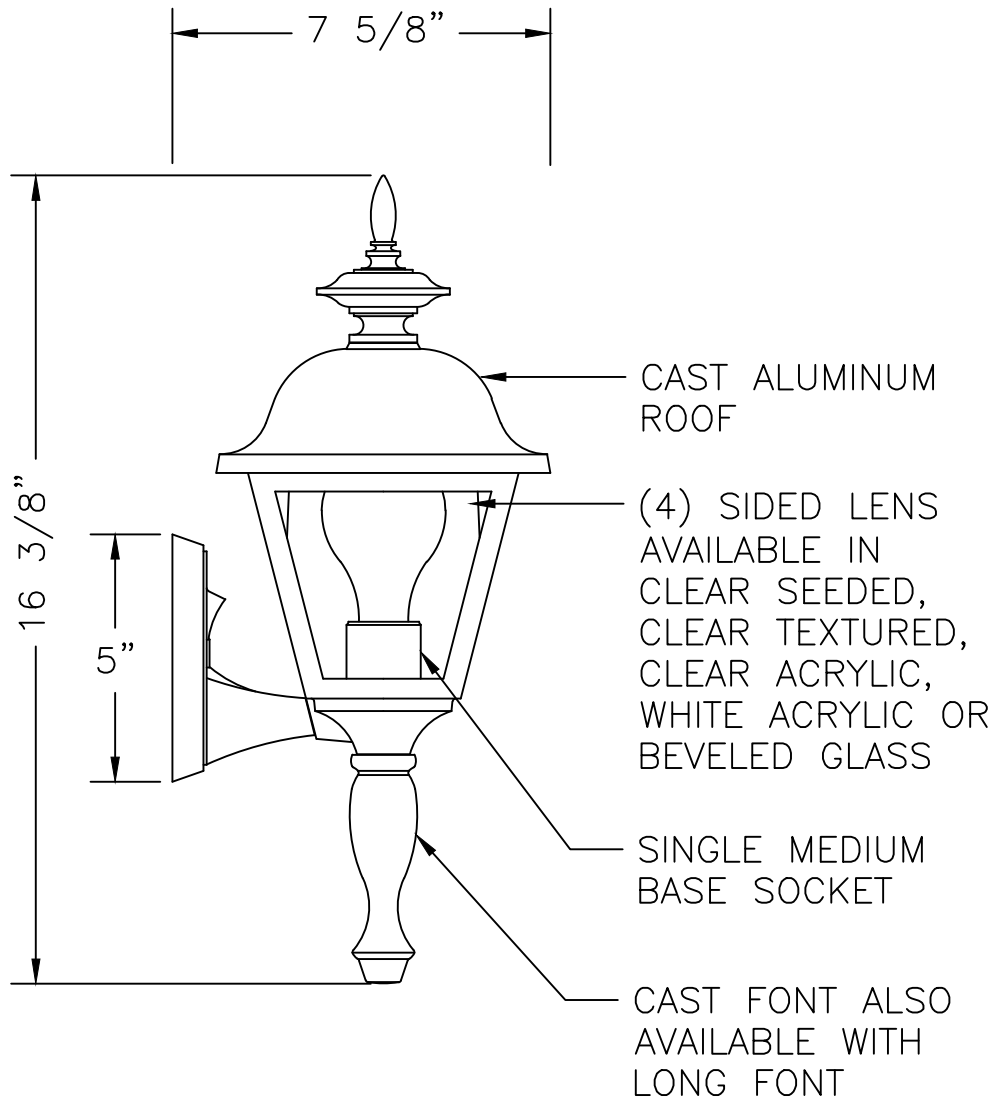

76 NANTUCKET RESIDENTIAL SERIES

ALL ELECTRICAL COMPONENTS ARE U.L. OR E.T.L. LISTED IN USA AND CANADA.

FIXTURE WILL BE PREWIRED AND TESTED. MOUNTING HARDWARE IS SUPPLIED.

76

1/4"=1'

DRAWN LMG
DRAWN DATE NOV 19 2010
DRAWING NUMBER