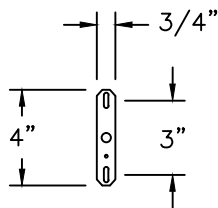

76LF NANTUCKET RESIDENTIAL SERIES

ALL ELECTRICAL COMPONENTS ARE U.L. OR E.T.L. LISTED IN USA AND CANADA.

FIXTURE WILL BE PREWIRED AND TESTED. MOUNTING HARDWARE IS SUPPLIED.

ROOF SECURED WITH (2) 10-24 X 1/2" KNURLED THUMB SCREWS

GEM BAR

76LF

3/16"=1'

DRAWN LMG
DRAWN DATE JUN 29 2011
DRAWING NUMBER