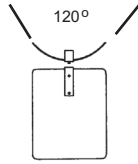

PL
Compact
Fluorescent

HSS
House
Side
Shield

FMC
Frosted
Mission
Chimney

78BB - Large Scale
for up to 100 watt
ballasts

27BB - Hanging or
Pier for up to 100
watt ballasts

○ R3"

□ S4"

○ R4"