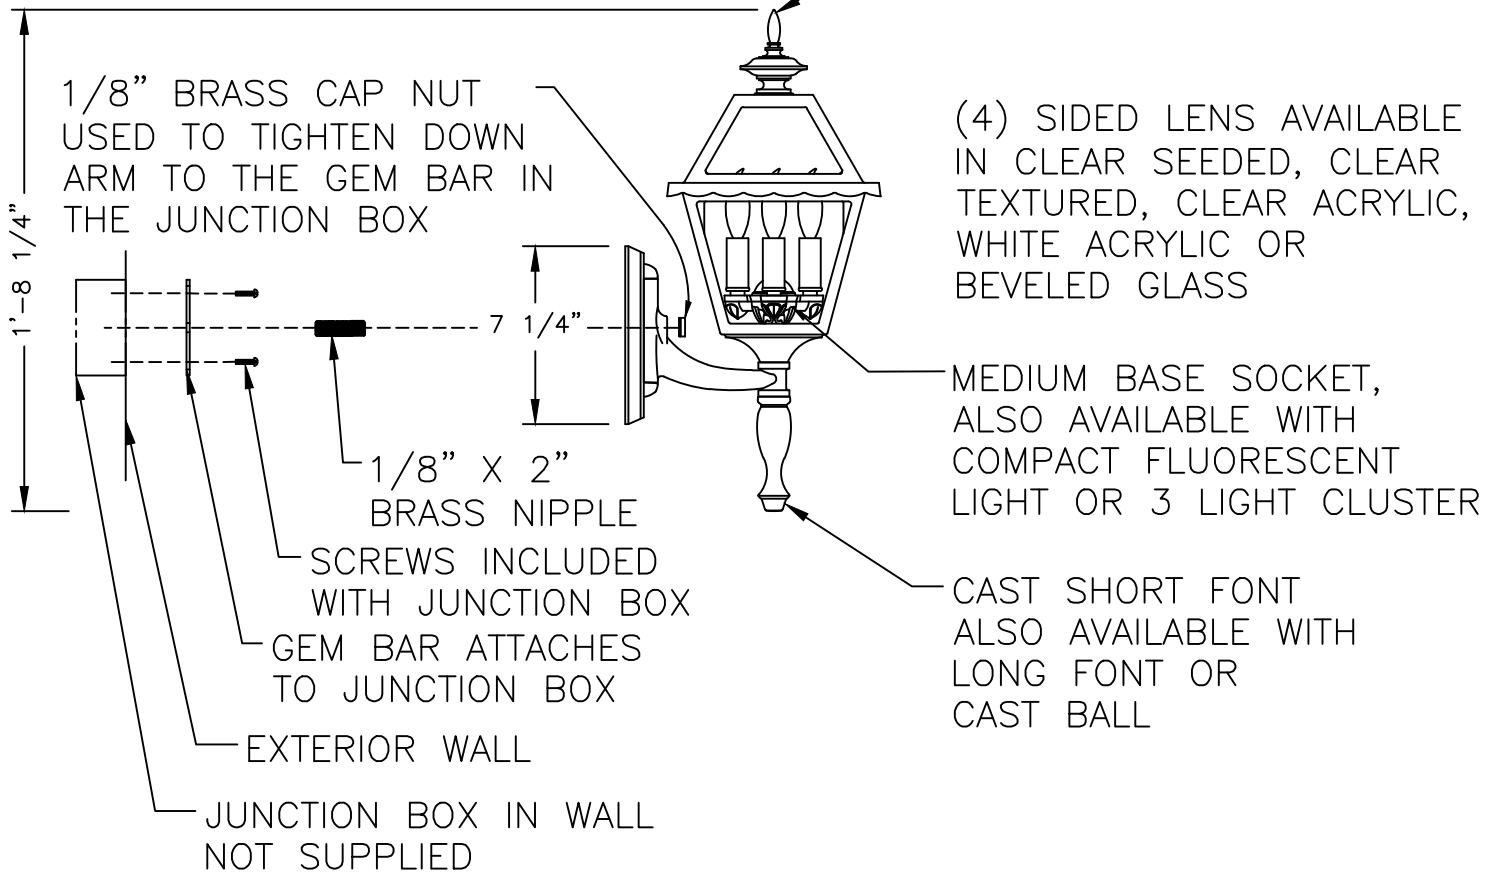

CAST ALUMINUM FINIAL

4014

3/16"=1'	DRAWN	LMG
	DRAWN DATE	APR 22 2011
		DRAWING NUMBER