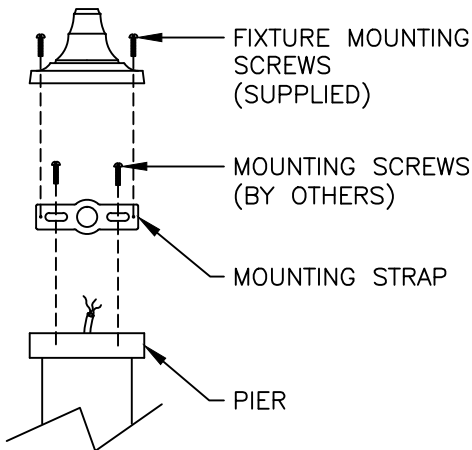

PIER BASE SECURED WITH (2) 10-24 X 5/8" RHMS