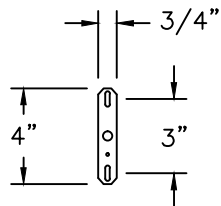

4016 COLONIAL RESIDENTIAL SERIES

GEM BAR