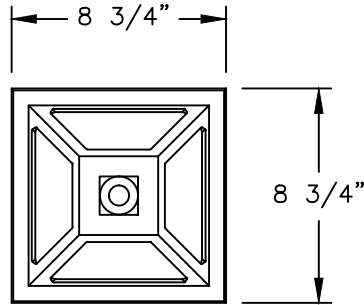

4035 COLONIAL RESIDENTIAL SERIES

ALL ELECTRICAL COMPONENTS ARE U.L. OR E.T.L. LISTED IN USA AND CANADA.

FIXTURE WILL BE PREWIRED AND TESTED. MOUNTING HARDWARE IS SUPPLIED.

MOUNTING STRAP

CAST ALUMINUM FINIAL

(4) SIDED LENS AVAILABLE IN CLEAR SEEDED, CLEAR TEXTURED, CLEAR ACRYLIC, WHITE ACRYLIC OR BEVELED GLASS