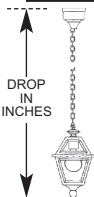

WALL FIXTURES

FIXTURE / WALL BRACKET	LIGHT SOURCE BALLAST WATTS / TYPE / VOLTS	OPTICS	OPTIONS	LENS	FINISH
4014/879BB	50 HPS120		HPS50/MED	CTA	BKT

PIER FIXTURES
Uses same information boxes as wall fixture

4035/3L

FIXTURE / PIER BASE

HANGING FIXTURES

FIXTURE / HANGING BRACKET	OVERALL DROP IN INCHES	LIGHT SOURCE BALLAST WATTS / TYPE / VOLTS	OPTICS	OPTIONS	LENS	FINISH
4027/CH27BB	24 INCHES	50 HPS120		HPS50/MED	CSA	BKT