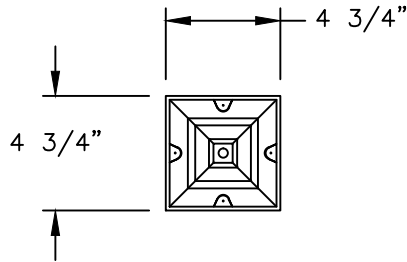

GEM BAR

CAST ALUMINUM FINIAL

4014

3/16"=1'	DRAWN	LMG
	DRAWN DATE	APR 22 2011
		DRAWING NUMBER

4027 COLONIAL RESIDENTIAL SERIES

ALL ELECTRICAL COMPONENTS ARE U.L. OR E.T.L. LISTED IN USA AND CANADA.

FIXTURE WILL BE PREWIRED AND TESTED. MOUNTING HARDWARE IS SUPPLIED.