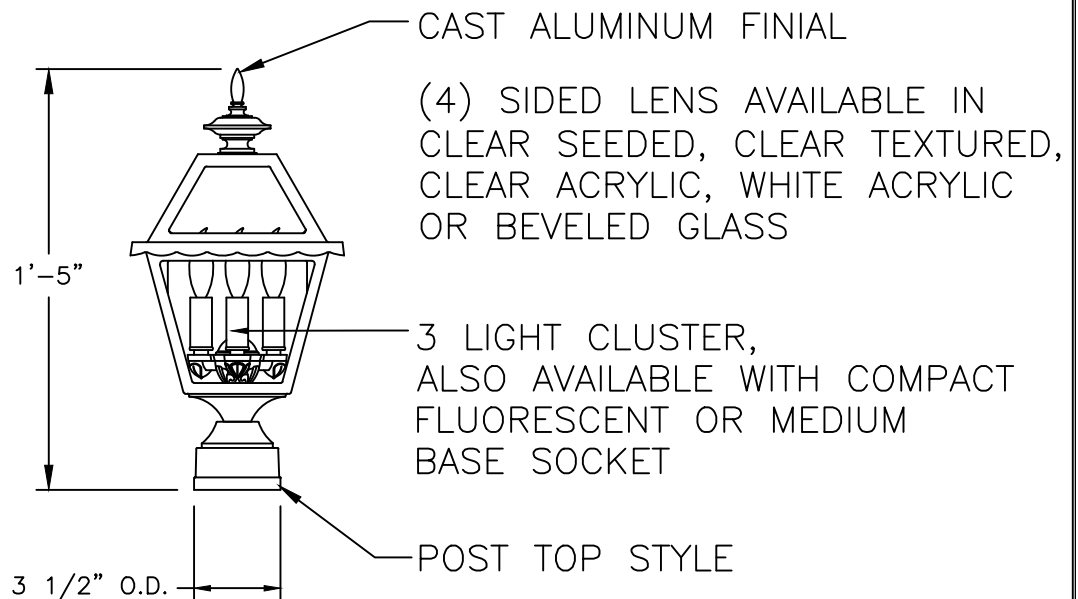

SLIPS 3" OD X 1 1/2" TALL TENON

SECURED WITH SET SCREWS