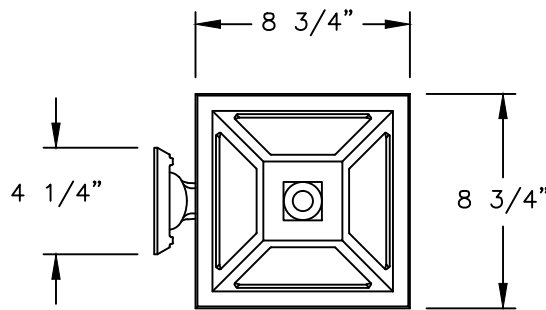

SECURED WITH SET SCREWS

4030

	DRAWN LMG
3/16"=1'	DRAWN DATE APR 14 2011
	DRAWING NUMBER

4015 COLONIAL RESIDENTIAL SERIES

GEM BAR

ALL ELECTRICAL COMPONENTS ARE U.L. OR E.T.L. LISTED IN USA AND CANADA.

FIXTURE WILL BE PREWIRED AND TESTED. MOUNTING HARDWARE IS SUPPLIED.