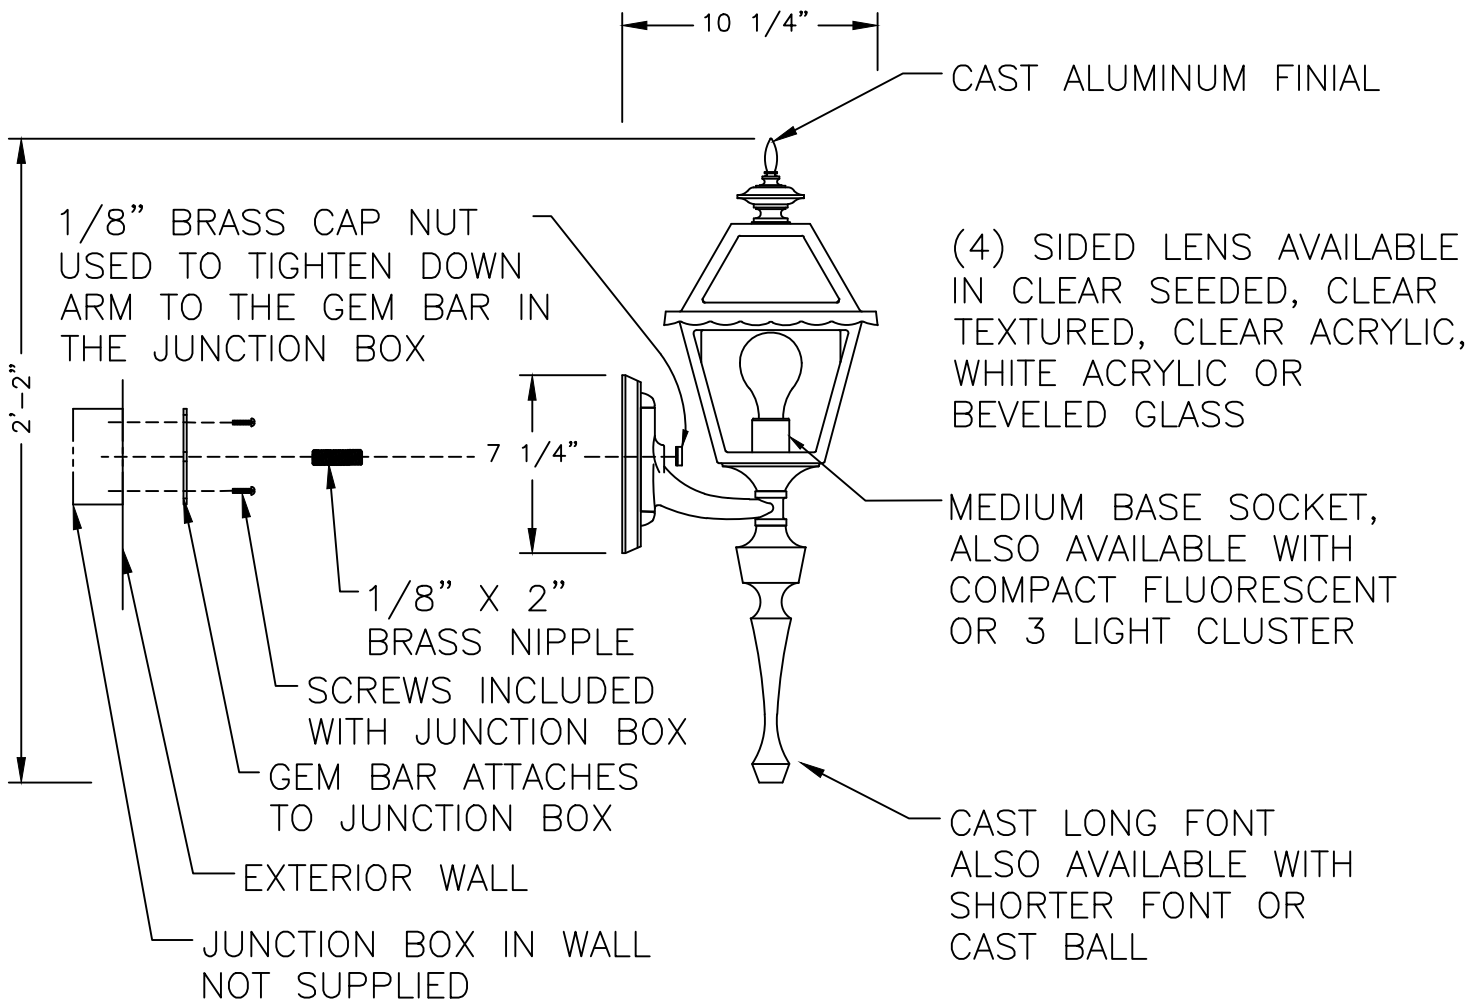

SECURED WITH SET SCREWS

4030

	DRAWN LMG
3/16"=1'	DRAWN DATE APR 14 2011
	DRAWING NUMBER

4015 COLONIAL RESIDENTIAL SERIES

GEM BAR

ALL ELECTRICAL COMPONENTS ARE U.L. OR E.T.L. LISTED IN USA AND CANADA.

FIXTURE WILL BE PREWIRED AND TESTED. MOUNTING HARDWARE IS SUPPLIED.