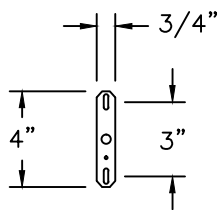

4014 COLONIAL RESIDENTIAL SERIES

ALL ELECTRICAL COMPONENTS ARE U.L. OR E.T.L. LISTED IN USA AND CANADA.

FIXTURE WILL BE PREWIRED AND TESTED. MOUNTING HARDWARE IS SUPPLIED.

GEM BAR