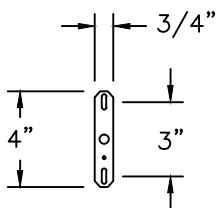

4015 COLONIAL RESIDENTIAL SERIES

GEM BAR