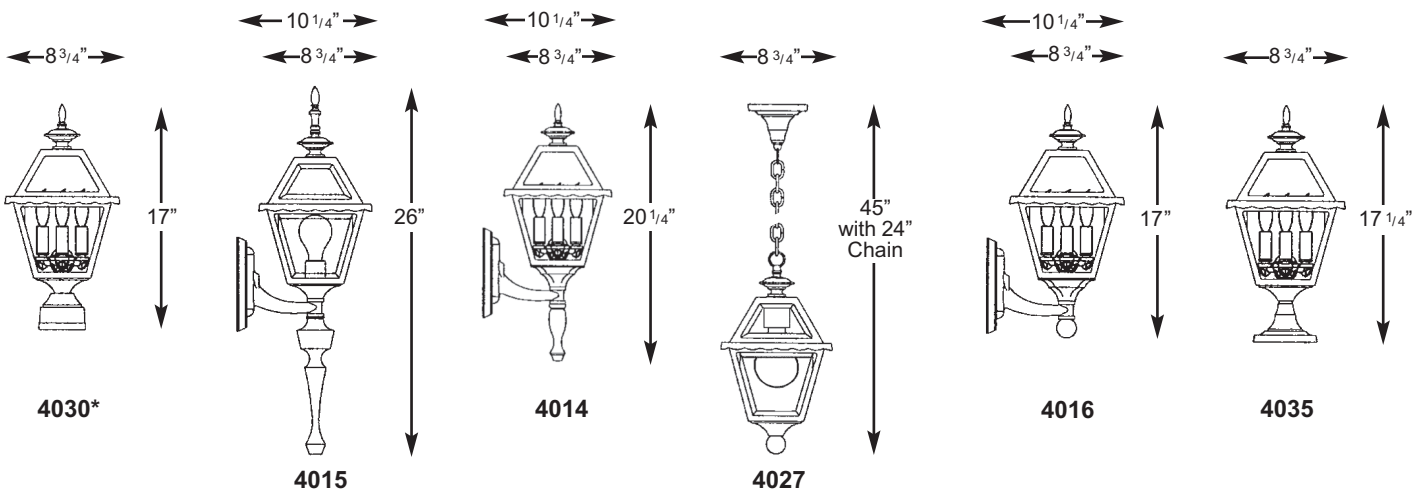

4000 COLONIAL RESIDENTIAL SERIES

SPECIFICATIONS

FIXTURES	SOCKET TYPE	BB BALLAST BOX
----------	-------------	----------------

4030

MED
Single
Medium
Base Socket

3L Three Light
Cluster
Candelabra
Socket
Assembly

PL
Compact
Fluorescent

879BB - Medium
Scale for up to 50 watt
ballasts

27BB - Hanging or
Pier for up to 70
watt ballasts

FIXTURES

NOTE: 4000 Series requires ballast box.
Add 2" to 4" on extensions for ballast box.
3 Lite cluster is 25 watt max lamp per socket.
*Remote ballast box required if HID or CF.