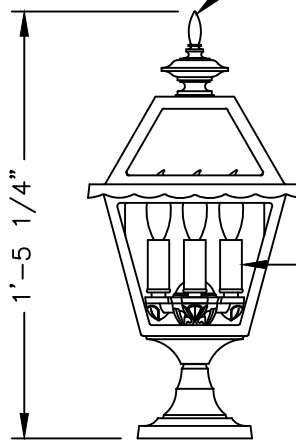

4016

3/16"=1'	DRAWN	LMG
	DRAWN DATE	APR 22 2011
		DRAWING NUMBER

4035 COLONIAL RESIDENTIAL SERIES

ALL ELECTRICAL COMPONENTS ARE U.L. OR E.T.L. LISTED IN USA AND CANADA.

FIXTURE WILL BE PREWIRED AND TESTED. MOUNTING HARDWARE IS SUPPLIED.

MOUNTING STRAP

CAST ALUMINUM FINIAL

(4) SIDED LENS AVAILABLE IN CLEAR SEEDED, CLEAR TEXTURED, CLEAR ACRYLIC, WHITE ACRYLIC OR BEVELED GLASS

MEDIUM BASE SOCKET, ALSO AVAILABLE WITH COMPACT FLUORESCENT LIGHT OR 3 LIGHT CLUSTER