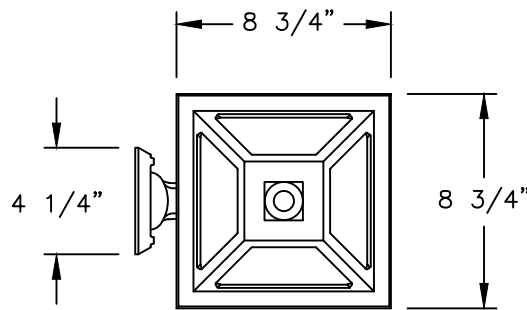

MOUNTING STRAP

4027

3/16"=1'	DRAWN	LMG
	DRAWN DATE	APR 26 2011
		DRAWING NUMBER

4016 COLONIAL RESIDENTIAL SERIES

GEM BAR

ALL ELECTRICAL COMPONENTS ARE U.L. OR E.T.L. LISTED IN USA AND CANADA.

FIXTURE WILL BE PREWIRED AND TESTED. MOUNTING HARDWARE IS SUPPLIED.