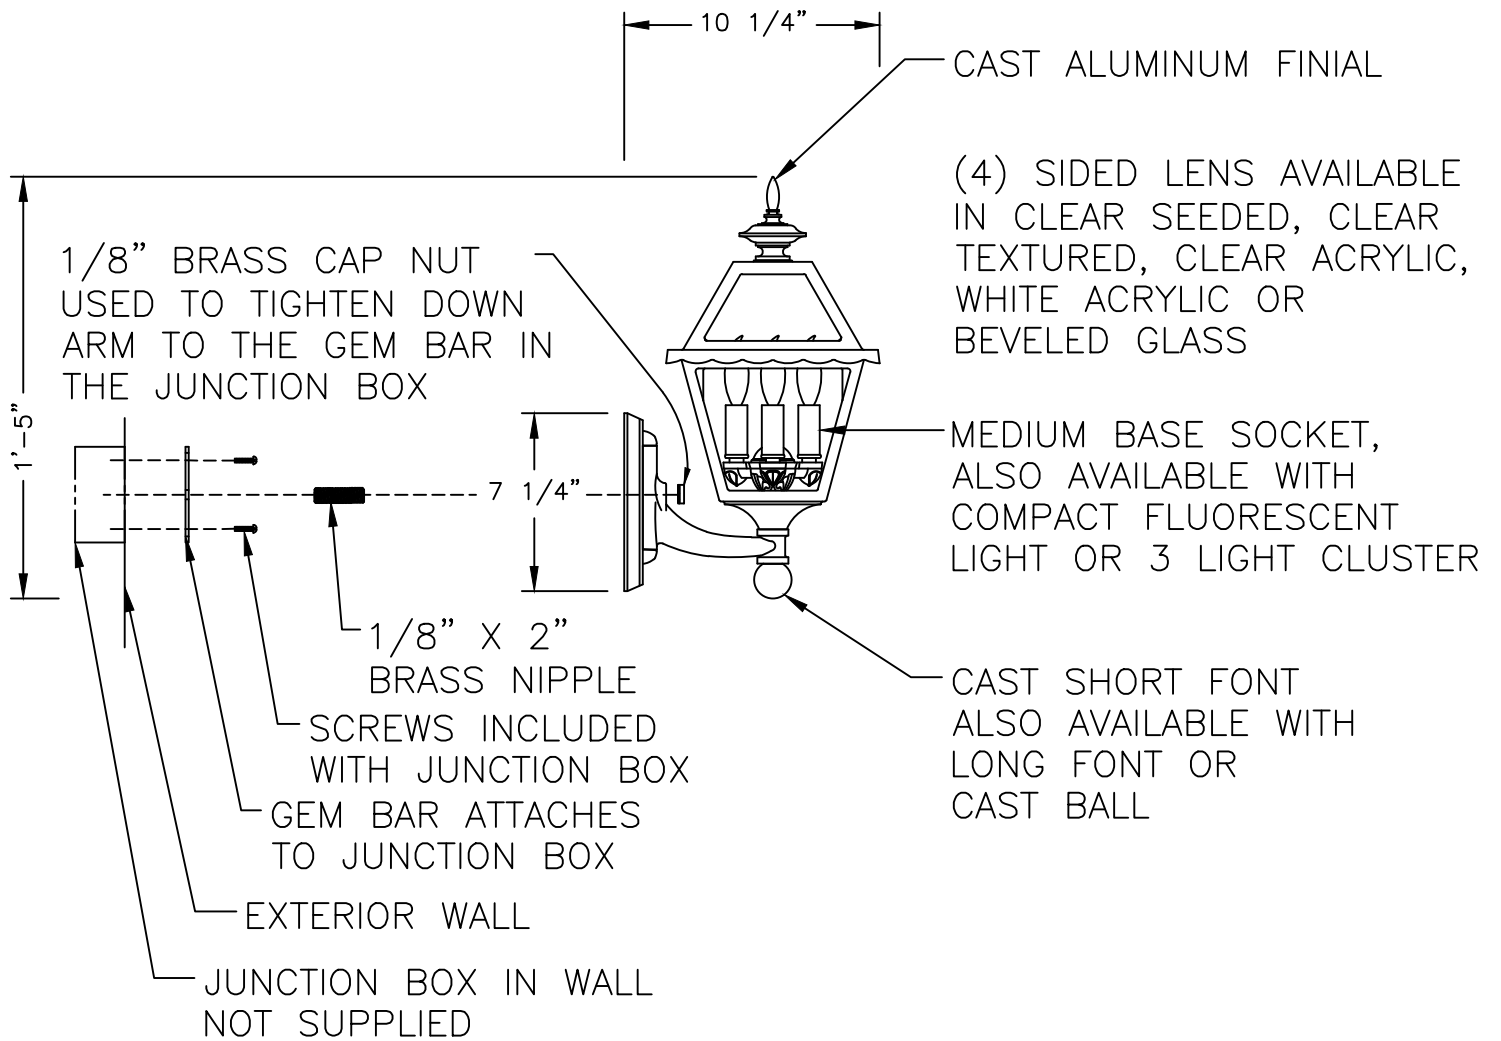

MOUNTING STRAP

4027

3/16"=1'	DRAWN	LMG
	DRAWN DATE	APR 26 2011
		DRAWING NUMBER

4016 COLONIAL RESIDENTIAL SERIES

GEM BAR

ALL ELECTRICAL COMPONENTS ARE U.L. OR E.T.L. LISTED IN USA AND CANADA.

FIXTURE WILL BE PREWIRED AND TESTED. MOUNTING HARDWARE IS SUPPLIED.