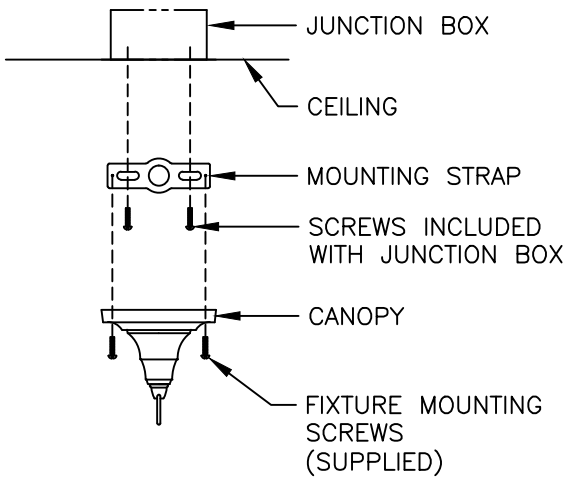

GEM BAR

CAST ALUMINUM FINIAL

4014

3/16"=1'	DRAWN	LMG
	DRAWN DATE	APR 22 2011
		DRAWING NUMBER

4027 COLONIAL RESIDENTIAL SERIES

ALL ELECTRICAL COMPONENTS ARE U.L. OR E.T.L. LISTED IN USA AND CANADA.

FIXTURE WILL BE PREWIRED AND TESTED. MOUNTING HARDWARE IS SUPPLIED.