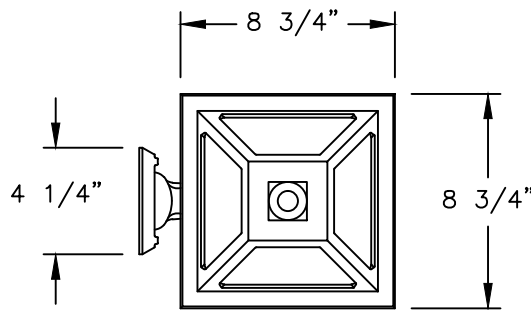

4014 COLONIAL RESIDENTIAL SERIES

ALL ELECTRICAL COMPONENTS ARE U.L. OR E.T.L. LISTED IN USA AND CANADA.

FIXTURE WILL BE PREWIRED AND TESTED. MOUNTING HARDWARE IS SUPPLIED.