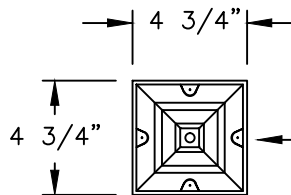

PIER BASE SECURED WITH (2) 10-24 X 5/8" RHMS