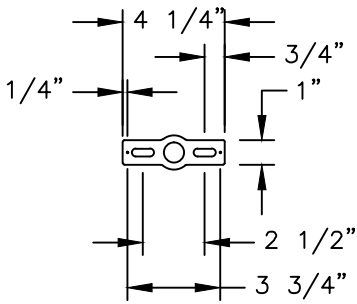

4035 COLONIAL RESIDENTIAL SERIES

ALL ELECTRICAL COMPONENTS ARE U.L. OR E.T.L. LISTED IN USA AND CANADA.

FIXTURE WILL BE PREWIRED AND TESTED. MOUNTING HARDWARE IS SUPPLIED.

MOUNTING STRAP

CAST ALUMINUM FINIAL

(4) SIDED LENS AVAILABLE IN CLEAR SEEDED, CLEAR TEXTURED, CLEAR ACRYLIC, WHITE ACRYLIC OR BEVELED GLASS