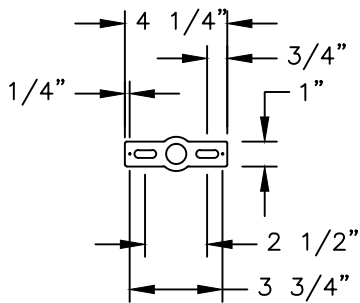

GEM BAR

CAST ALUMINUM FINIAL

4014

3/16"=1'	DRAWN	LMG
	DRAWN DATE	APR 22 2011
		DRAWING NUMBER

4027 COLONIAL RESIDENTIAL SERIES

ALL ELECTRICAL COMPONENTS ARE U.L. OR E.T.L. LISTED IN USA AND CANADA.

FIXTURE WILL BE PREWIRED AND TESTED. MOUNTING HARDWARE IS SUPPLIED.