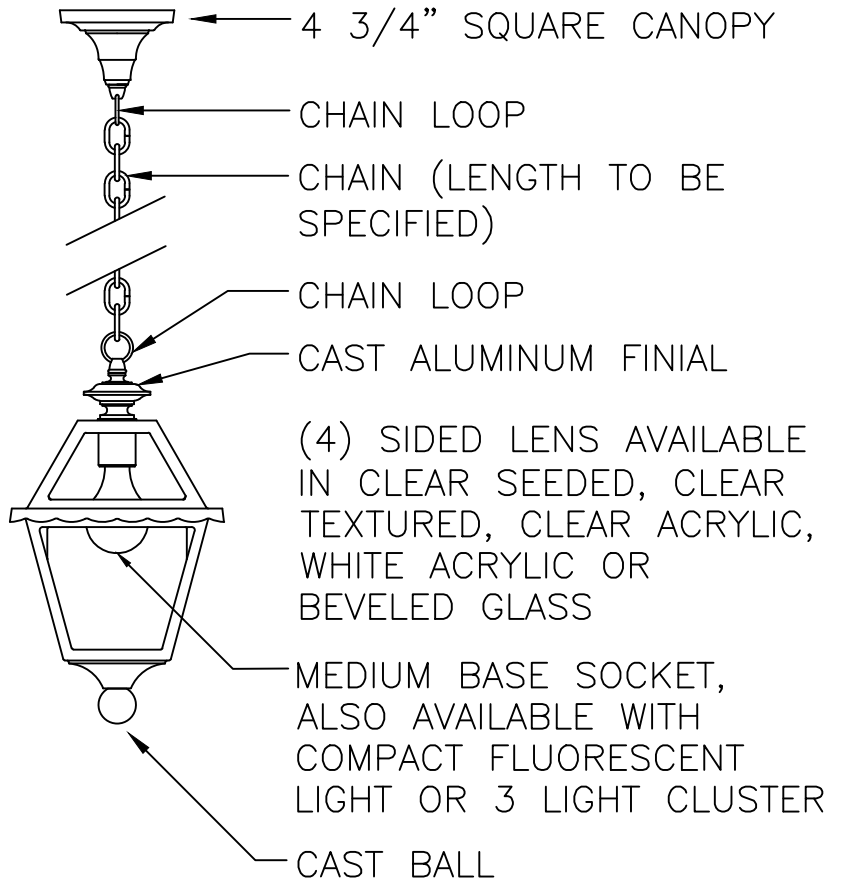

GEM BAR

CAST ALUMINUM FINIAL

4014

3/16"=1'	DRAWN	LMG
	DRAWN DATE	APR 22 2011
		DRAWING NUMBER

4027 COLONIAL RESIDENTIAL SERIES

ALL ELECTRICAL COMPONENTS ARE U.L. OR E.T.L. LISTED IN USA AND CANADA.

FIXTURE WILL BE PREWIRED AND TESTED. MOUNTING HARDWARE IS SUPPLIED.