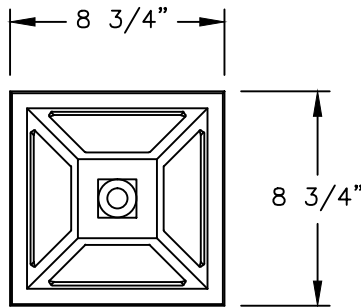

4030 COLONIAL RESIDENTIAL SERIES

ALL ELECTRICAL COMPONENTS ARE U.L. OR E.T.L. LISTED IN USA AND CANADA.

FIXTURE WILL BE PREWIRED AND TESTED. MOUNTING HARDWARE IS SUPPLIED.