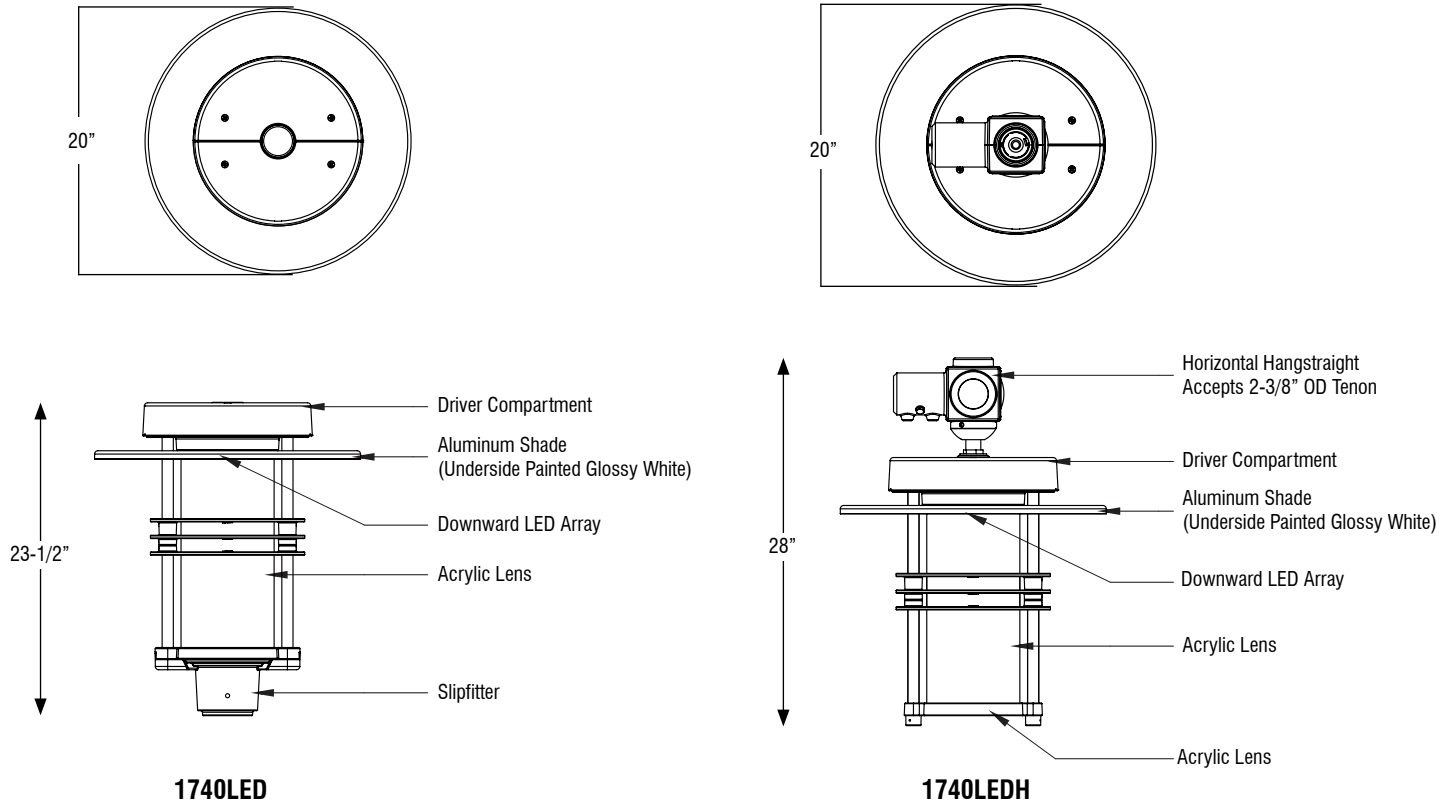

Product Dimensions and Features