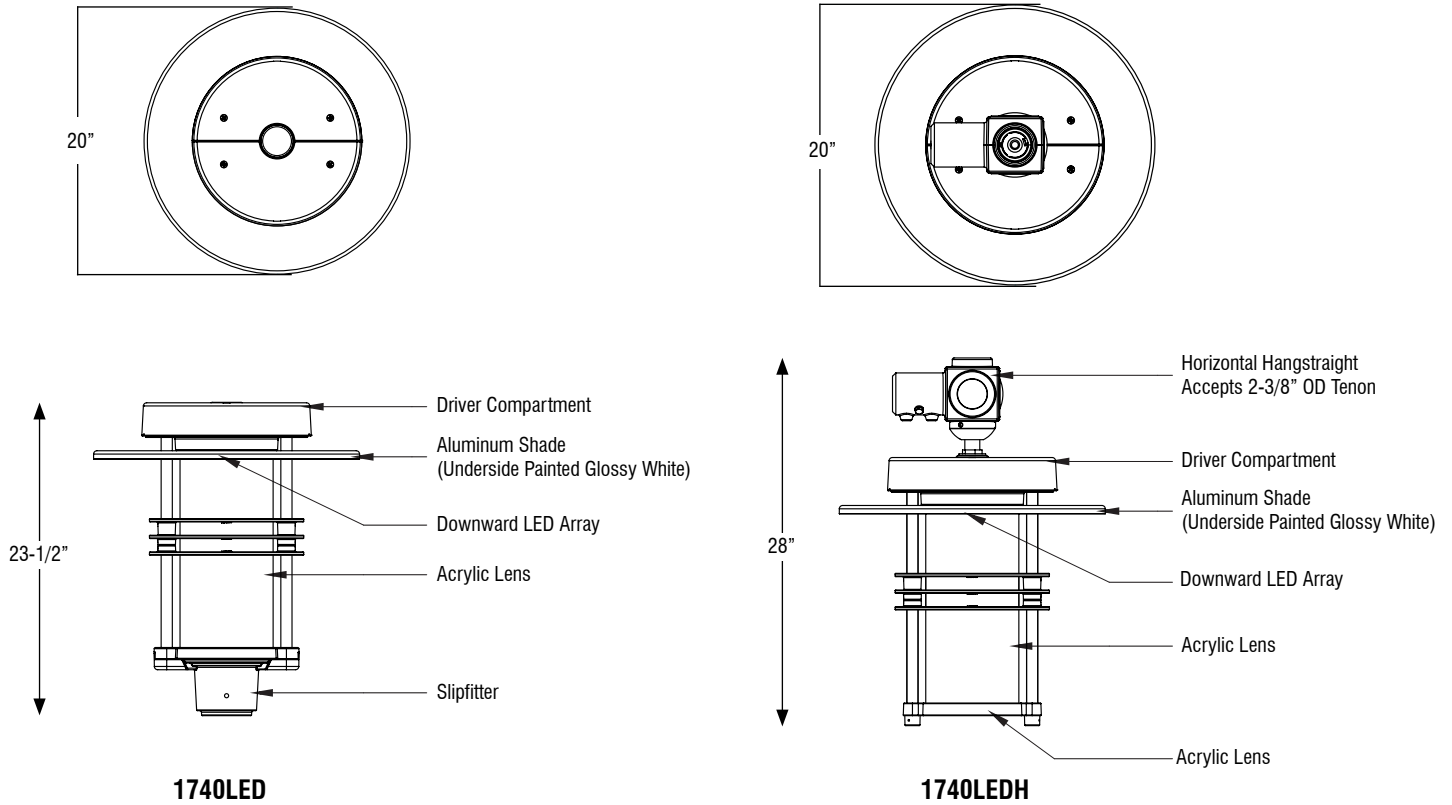

Product Dimensions and Features