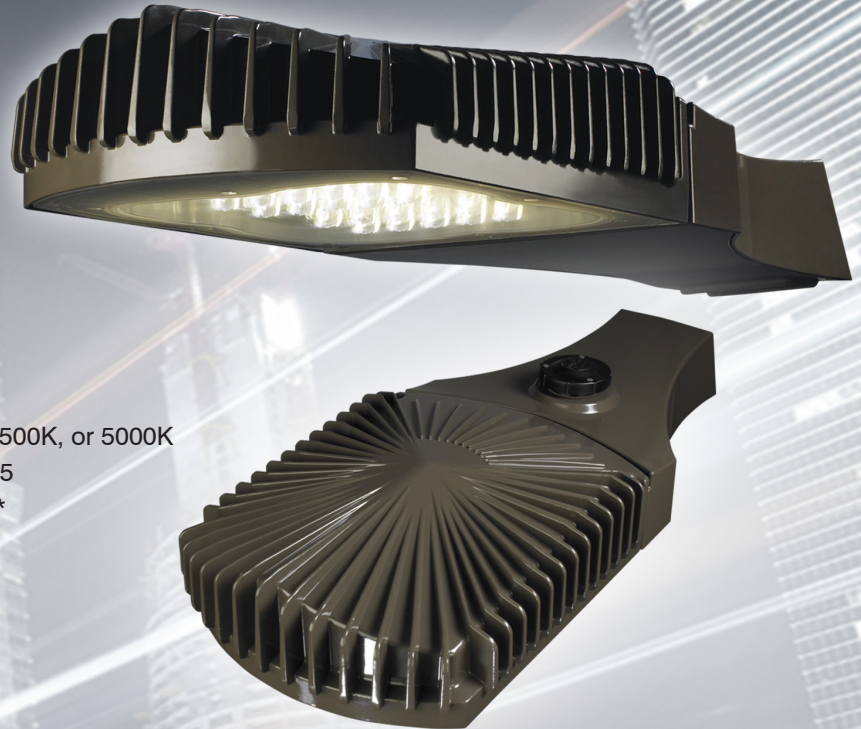

ASPIRE[®] AP650

LED
AREA /
ROADWAY
LUMINAIRE

IP 66

FAST FACTS

- BUG rating of U-0
- IP66 rated optic module
- Distribution IES types 2, 3, 4 and 5
- Wireless control - ready
- LED color temperature range of 3500K, 4500K, or 5000K
- Delivered lumens range of 4,115 to 11,735
- Lumen depreciation $L_{70} > 150,000$ hours *
- RoHS compliant
- 7 year warranty
- EPA: 1.13 square feet
- Weight : 34 lbs
- ANSI C136.31-2001 3G vibration rated

* Projected per TM-21 guideline and based on 2100mA drive current

THE ASPIRE[®] AREA / ROADWAY LUMINAIRE

The Aspire[®] is a versatile luminaire suitable for area, roadway, site, and general lighting applications. Providing excellent vertical light distribution, high uniformity, and lasting performance, the Aspire[®] is ideal for commercial, institutional and municipal markets.

FEATURES/BENEFITS

- Die cast aluminum body
- Powder coat finish in 3 standard colors: gray, architectural medium bronze and black
- Leveling of ± 5 degrees in 6 steps
- Secure 4 bolt tenon clamp
- Low profile
- Tool-less access to driver
- Pole mount and wall mount options available
- Wide range of lumen output
- Dimmable driver (0-10 volts)
- Surge protection
- House Side Shield (HSS) option