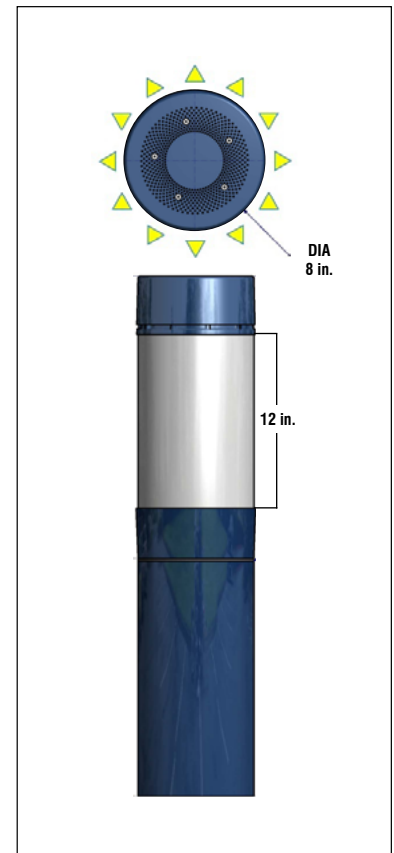

Distribution Orientation:

Performance

MODEL #	T5 DELIVERED LUMENS	EFFICACY (LPW)	WATTAGE
RW436-28L27T_-MD_03	2525	74.4	34
RW436-28L35T_-MD_03	2885	84.9	34
RW436-28L45T_-MD_03	3240	95.4	34
RW436-28L27T_-MD_05	3450	69.1	50
RW436-28L35T_-MD_05	3940	78.8	50
RW436-28L45T_-MD_05	4425	88.6	50