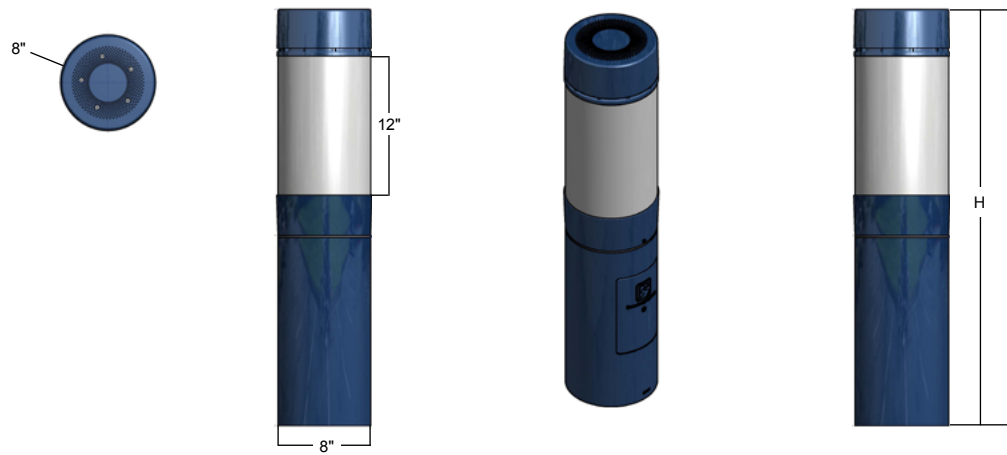

Product Dimensions and Features

Options

PEC