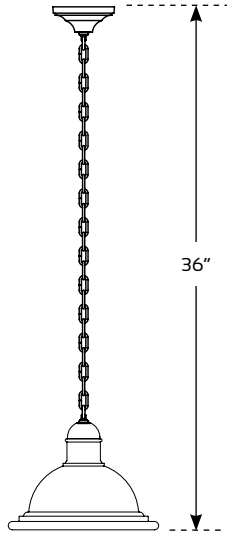

MOUNTING CONFIGURATIONS

Pier Bases/Options

See luminaire spec sheet for compatibility.

44PB
7" SQ x 3" H

45OPB
10-1/2" DIA x 3-3/4" H

55OPB
5-3/4" DIA x 11-7/8" H

27PB¹
6-3/8" SQ x 5-7/8" H

28PB²
7-3/4" SQ x 8" H

673PB³
6-1/8" DIA x 8-1/4" H

P1PB
12" SQ x 1/4" H

P2PB
8" SQ x 1/4" H

¹For use with ballast up to 100w.

²For use with 150w-250w ballast.

³For use with 50w-250w ballast.

SternbergLighting

ESTABLISHED 1923 / EMPLOYEE OWNED

800-621-3376
555 Lawrence Ave., Roselle, IL 60172
info@sternberglighting.com
www.sternberglighting.com

MOUNTING CONFIGURATIONS

Chain/Stem/Catenary Options

See luminaire spec sheet for compatibility.

SH44
CH44
7" SQ x 3" H

SH27
CH27¹
6-3/8" SQ x 5-7/8" H

SH28
CH28²
7-3/4" SQ x 8" H

CAT
6-1/8" W x 11-1/4" H

Order Example:
CH44-36"-1527

Order Example:
SH44-48"-1527

Order Example:
CAT-1527

¹For use with ballast up to 100w.
²For use with 150w-250w ballast.