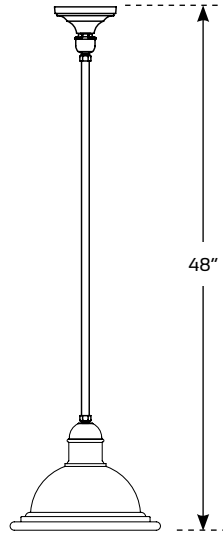

MOUNTING CONFIGURATIONS

Luminaires are available in the following mounting configurations. Consult individual Spec Sheets for details.

A = ARM MOUNT **PT** = POST TOP

1APT

One
Arm
Post
Top

2APT

Two
Arms
Post
Top

MOUNTING CONFIGURATIONS

Pier Bases/Options

See luminaire spec sheet for compatibility.

44PB
7" SQ x 3" H

45OPB
10-1/2" DIA x 3-3/4" H

55OPB
5-3/4" DIA x 11-7/8" H

27PB¹
6-3/8" SQ x 5-7/8" H

28PB²
7-3/4" SQ x 8" H

673PB³
6-1/8" DIA x 8-1/4" H

P1PB
12" SQ x 1/4" H

P2PB
8" SQ x 1/4" H

¹For use with ballast up to 100w.

²For use with 150w-250w ballast.

³For use with 50w-250w ballast.

SternbergLighting

ESTABLISHED 1923 / EMPLOYEE OWNED

SH27
CH27¹
6-3/8" SQ x 5-7/8" H

SH28
CH28²
7-3/4" SQ x 8" H

CAT
6-1/8" W x 11-1/4" H

Order Example:
CH44-36"-1527

Order Example:
SH44-48"-1527

Order Example:
CAT-1527

¹For use with ballast up to 100w.
²For use with 150w-250w ballast.